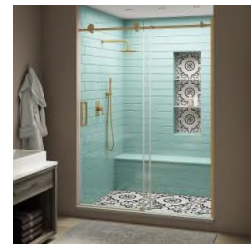

Product Overview

The DreamLine Crest frameless sliding shower door features stunning, curved glass and an exquisite header-less design. The unique shape of the Crest is reminiscent of a waterfall, allowing subtle sophistication to flow effortlessly throughout the model. DreamLine's Crest showcases a patented, reversible L-Bar and integrated, state-of-the-art rollers for smooth and quiet operation. Make a statement with the DreamLine Crest, the epitome of elegance and modern design aesthetics.

Internet #314687185 Model #SHDR-1760760-01 Store SKU #1005769401

Info & Guides

Sponsored Products

Aston Langham XL
56 - 60 in. x 80 in.
Frameless Sliding

★★★★★ (56)

$1081¹⁹
Was ~~$1271.99~~

Add To Cart

Aston Coraline XL
56 - 60 in. x 80 in.
Frameless Sliding

★★★★★ (127)

$972⁴⁸
Was ~~$1144.1~~

Add To Cart

Aston Kinkade XL
27.75 in. - 28.25
in. x 80 in.

★★★★★ (93)

$566⁷⁸
Was ~~$651.48~~

Add To Cart

Aston Langham XL
56 in. - 60 in. x 80
in. Frameless

★★★★★ (56)

$1016²⁴
Was ~~$1195.58~~

Add To Cart

Aston Coraline XL
56 - 60 in. x 80 in.
Frameless Sliding

★★★★★ (127)

$1110⁴⁸
Was ~~$1306.45~~

Add To Cart

Compare Similar Alcove Shower Doors

CURRENT PRODUCT