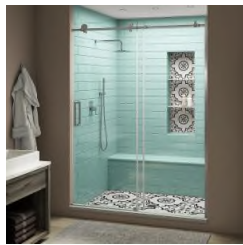

Aston Coraline XL
56 - 60 in. x 80 in.
Frameless Sliding

★★★★★ (127)

$972⁴⁸
Was ~~$1144.1~~

Add To Cart