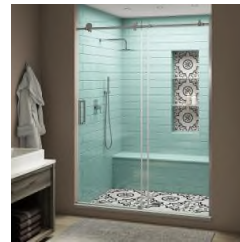

**\$529<sup>09</sup>** /carton

Add To Cart

Exclusive

**American Standard**  
Passage 60 in. x 72 in.

★★★★★ (112)

**\$649<sup>00</sup>**

Add To Cart

**Aston Coraline XL**  
56 - 60 in. x 80 in. Frameless Sliding