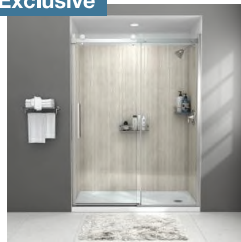

WOODBRIDGE
Norwich 56 in. to 60 in. x 76 in.

★★★★★ (4)

$529⁰⁹ /carton

Add To Cart

Exclusive

American Standard
Passage 60 in. x 72 in.

★★★★★ (112)

$649⁰⁰

Add To Cart