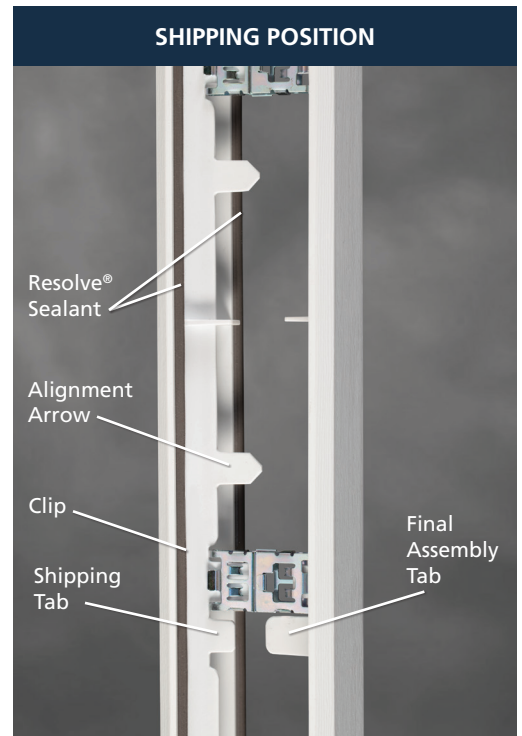

ZeelTM Frame

Reframing Innovation and Design

Introducing Zeel. The future of versatile frame design.

- Zeel is a sleek, minimal frame designed to be stained or painted, seamlessly blending into your door.
- Never worry about extreme environments with **FiberMate PlusTM**. Our strongest material withstands high temperatures and direct sunlight even when using dark, on-trend paint colors.
- Reduce service calls and warranty issues with **Resolve[®] Sealant**. Zeel is immune to squeeze out and Resolve doesn't degrade over time.
- Zeel eliminates the need for screws and cumbersome screw hole covers with an **innovative clip system**, allowing each frame to sit flush to the door.

SIZES	
IG thickness	1.0"
Doorglass	22 x 36, 22 x 64, 22 x 17
Sidelights	8 x 36, 7 x 64
Blinds	22 x 36, 22 x 64
AVAILABLE JANUARY 2020	22 x 48, 20 x 64, 22 x 80, 8 x 80
MATERIALS	
Frame	FiberMate Plus™ PC/ABS (White)
Clip	Zinc-Plated Steel
Sealant	Resolve® Sealant - Foam in place gasket
OPERATION	
Alignment Arrows	Indicate shipping position and final assembly position
Clip Connection	Long tab inserts into clip for final assembly
Frame Removal	Pry frame away from glass to replace
MAINTENANCE	
Frame	FiberMate Plus™ must be painted or stained. Will discolor over time if not finished.
Sealant	Avoid paint over spray onto sealant. Avoid harsh chemicals.
GENERAL INFORMATION	
Fits Doors	1.65" to 1.8" (Nominal 1.68")
Profile	Flat. Stands 0.25" from door
Frame Width	1.5"
Design Pressure	+/- 60.0 PSF
Frame Texture	Fir
Door Cutout	1" larger than doorglass size
WARRANTY	
Refer to ODL warranty for coverage and exclusions at ODL.com	