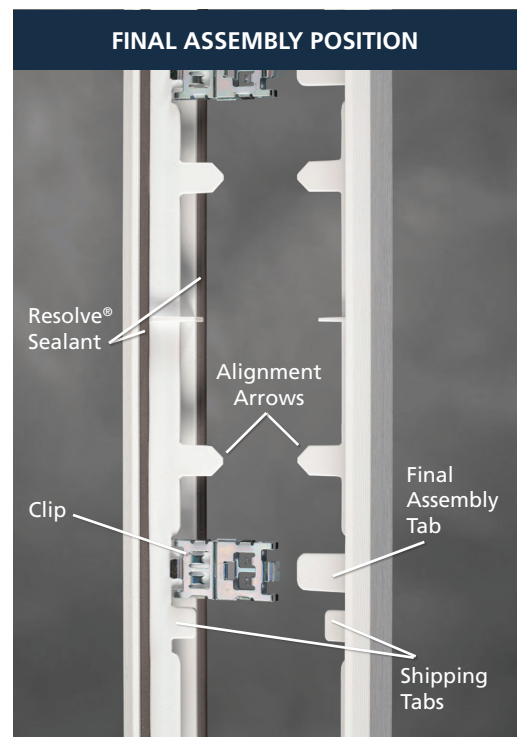

ZeelTM Frame

Reframing Innovation and Design

Introducing Zeel. The future of versatile frame design.

- Zeel is a sleek, minimal frame designed to be stained or painted, seamlessly blending into your door.
- Never worry about extreme environments with **FiberMate PlusTM**. Our strongest material withstands high temperatures and direct sunlight even when using dark, on-trend paint colors.
- Reduce service calls and warranty issues with **Resolve[®] Sealant**. Zeel is immune to squeeze out and Resolve doesn't degrade over time.
- Zeel eliminates the need for screws and cumbersome screw hole covers with an **innovative clip system**, allowing each frame to sit flush to the door.

SIZES	
IG thickness	1.0"
Doorglass	22 x 36, 22 x 64, 22 x 17
Sidelights	8 x 36, 7 x 64
Blinds	22 x 36, 22 x 64
AVAILABLE JANUARY 2020	22 x 48, 20 x 64, 22 x 80, 8 x 80
MATERIALS	
Frame	FiberMate Plus™ PC/ABS (White)
Clip	Zinc-Plated Steel
Sealant	Resolve® Sealant - Foam in place gasket
OPERATION	
Alignment Arrows	Indicate shipping position and final assembly position
Clip Connection	Long tab inserts into clip for final assembly
Frame Removal	Pry frame away from glass to replace
MAINTENANCE	
Frame	FiberMate Plus™ must be painted or stained. Will discolor over time if not finished.
Sealant	Avoid paint over spray onto sealant. Avoid harsh chemicals.
GENERAL INFORMATION	
Fits Doors	1.65" to 1.8" (Nominal 1.68")
Profile	Flat. Stands 0.25" from door
Frame Width	1.5"
Design Pressure	+/- 60.0 PSF
Frame Texture	Fir
Door Cutout	1" larger than doorglass size
WARRANTY	
Refer to ODL warranty for coverage and exclusions at ODL.com	