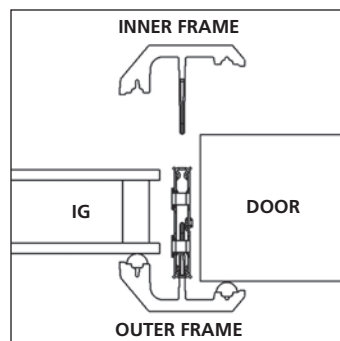

ZeelTM Frame

Reframing Innovation and Design

Introducing Zeel. The future of versatile frame design.

- Zeel is a sleek, minimal frame designed to be stained or painted, seamlessly blending into your door.
- Never worry about extreme environments with **FiberMate PlusTM**. Our strongest material withstands high temperatures and direct sunlight even when using dark, on-trend paint colors.
- Reduce service calls and warranty issues with **Resolve[®] Sealant**. Zeel is immune to squeeze out and Resolve doesn't degrade over time.
- Zeel eliminates the need for screws and cumbersome screw hole covers with an **innovative clip system**, allowing each frame to sit flush to the door.

SIZES	
IG thickness	1.0"
Doorglass	22 x 36, 22 x 64, 22 x 17
Sidelights	8 x 36, 7 x 64
Blinds	22 x 36, 22 x 64
AVAILABLE JANUARY 2020	22 x 48, 20 x 64, 22 x 80, 8 x 80
MATERIALS	
Frame	FiberMate Plus™ PC/ABS (White)
Clip	Zinc-Plated Steel
Sealant	Resolve® Sealant - Foam in place gasket
OPERATION	
Alignment Arrows	Indicate shipping position and final assembly position
Clip Connection	Long tab inserts into clip for final assembly
Frame Removal	Pry frame away from glass to replace
MAINTENANCE	
Frame	FiberMate Plus™ must be painted or stained. Will discolor over time if not finished.
Sealant	Avoid paint over spray onto sealant. Avoid harsh chemicals.
GENERAL INFORMATION	
Fits Doors	1.65" to 1.8" (Nominal 1.68")
Profile	Flat. Stands 0.25" from door
Frame Width	1.5"
Design Pressure	+/- 60.0 PSF
Frame Texture	Fir
Door Cutout	1" larger than doorglass size
WARRANTY	
Refer to ODL warranty for coverage and exclusions at ODL.com	