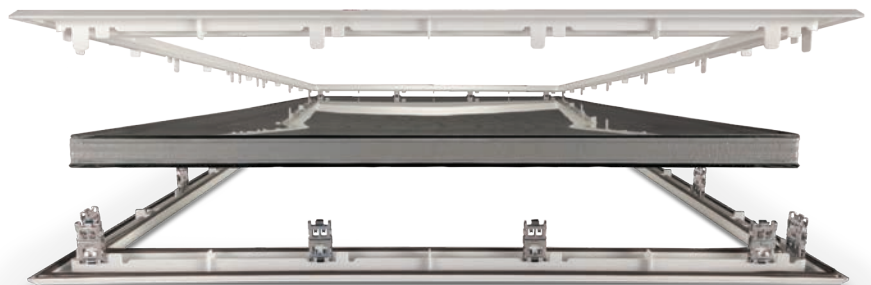

ZeelTM Frame

Reframing Innovation and Design

Introducing Zeel. The future of versatile frame design.

- Zeel is a sleek, minimal frame designed to be stained or painted, seamlessly blending into your door.
- Never worry about extreme environments with **FiberMate PlusTM**. Our strongest material withstands high temperatures and direct sunlight even when using dark, on-trend paint colors.
- Reduce service calls and warranty issues with **Resolve[®] Sealant**. Zeel is immune to squeeze out and Resolve doesn't degrade over time.
- Zeel eliminates the need for screws and cumbersome screw hole covers with an **innovative clip system**, allowing each frame to sit flush to the door.

SIZES	
IG thickness	1.0"
Doorglass	22 x 36, 22 x 64, 22 x 17
Sidelights	8 x 36, 7 x 64
Blinds	22 x 36, 22 x 64
AVAILABLE JANUARY 2020	22 x 48, 20 x 64, 22 x 80, 8 x 80
MATERIALS	
Frame	FiberMate Plus™ PC/ABS (White)
Clip	Zinc-Plated Steel
Sealant	Resolve® Sealant - Foam in place gasket
OPERATION	
Alignment Arrows	Indicate shipping position and final assembly position
Clip Connection	Long tab inserts into clip for final assembly
Frame Removal	Pry frame away from glass to replace
MAINTENANCE	
Frame	FiberMate Plus™ must be painted or stained. Will discolor over time if not finished.
Sealant	Avoid paint over spray onto sealant. Avoid harsh chemicals.
GENERAL INFORMATION	
Fits Doors	1.65" to 1.8" (Nominal 1.68")
Profile	Flat. Stands 0.25" from door
Frame Width	1.5"
Design Pressure	+/- 60.0 PSF
Frame Texture	Fir
Door Cutout	1" larger than doorglass size
WARRANTY	
Refer to ODL warranty for coverage and exclusions at ODL.com	