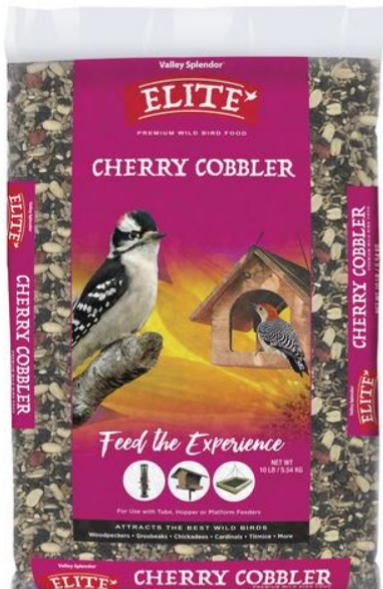

Departments Project Center Weekly Ad

All Departments Enter SKU, Model # or Keyword

Sign In

Home / Pet & Wildlife / Bird & Wildlife Supplies / **Bird Seeds & Food**

Valley Splendor Elite Cherry Cobbler - 10 lbs

Model Number: 009497 | Menards® SKU: 2664718

Online Price

EVERYDAY LOW PRICE

\$14.99

SALE PRICE

\$8.99 each

Limited Time Offer

You Save \$6.00 After Sale Price

Dimensions: 10 lbs

Brand Name: **Valley Splendor Elite**

Features

- Gourmet blend of sunflower kernels, black oil sunflower seeds, peanuts, safflower seeds, pistachios, cherries and raisins
- High in protein
- High in fat content, which gives birds energy and helps them stay warm in the winter
- Vitamin A & D3 supplements added to aid in growth, reproduction, feathering, and bone development.
- Berry scented