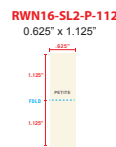

PANTONE 11-0301 TPX
 BLACK PRINT
 COPPER FOL

PANTONE 11-0301 TPX
 BLACK PRINT
 COPPER FOL

CREAM COLOR MATCH EGZ DESIGN
 BLACK

PANTONE 15-0658 TPX

BLACK

PANTONE 15-0658 TPX

RWN16-MT-112