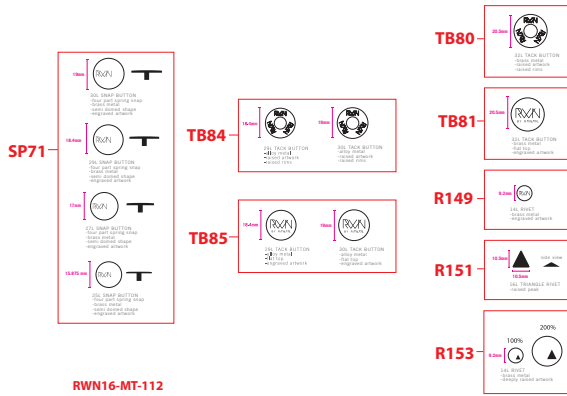

PANTONE 11-0301 TPX
 BLACK PRINT
 COPPER FOL

PANTONE 11-0301 TPX
 BLACK PRINT
 COPPER FOL

CREAM COLOR MATCH EGZ DESIGN
 BLACK

PANTONE 15-0658 TPX

BLACK

PANTONE 15-0658 TPX

RWN16-MT-112