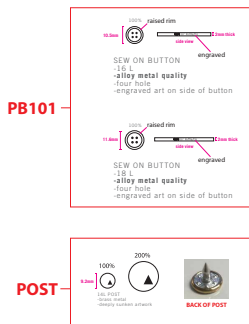

PANTONE 11-0301 TPX
 BLACK PRINT
 COPPER FOL

PANTONE 11-0301 TPX
 BLACK PRINT
 COPPER FOL

CREAM COLOR MATCH EGZ DESIGN
 BLACK

PANTONE 15-0658 TPX

BLACK

PANTONE 15-0658 TPX

RWN16-MT-112