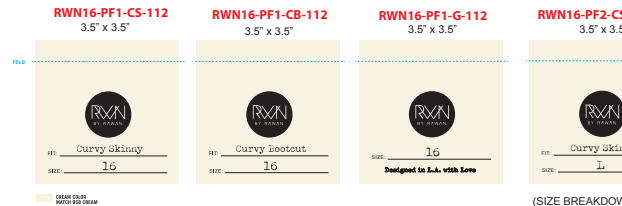

PANTONE 11-0301 TPX
 BLACK PRINT
 COPPER FOL

PANTONE 11-0301 TPX
 BLACK PRINT
 COPPER FOL

CREAM COLOR MATCH EGZ DESIGN
 BLACK

PANTONE 15-0658 TPX

BLACK

PANTONE 15-0658 TPX

RWN16-MT-112