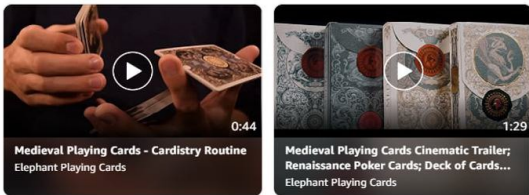

Videos

Videos for related products

[Upload your video](#)