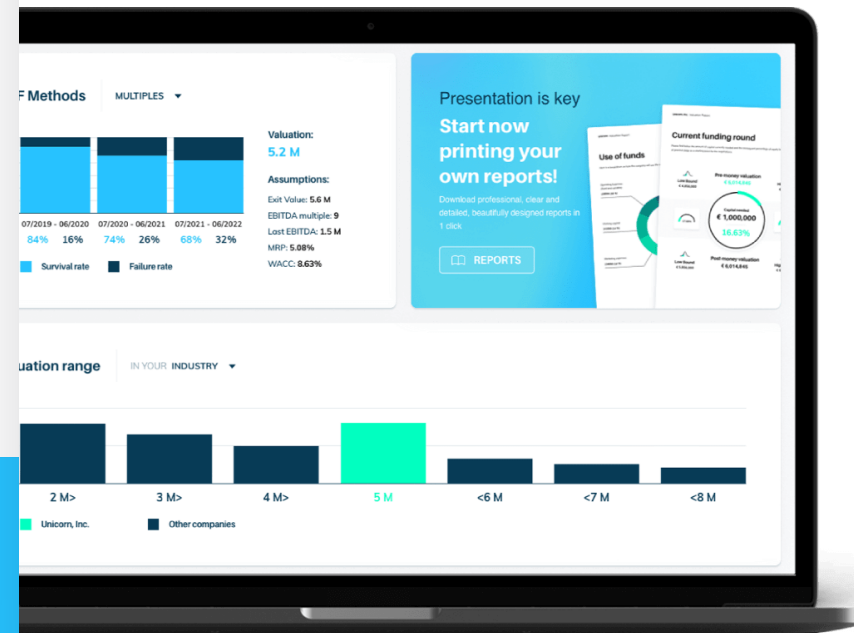

## PRICING AT YOUR OWN LENGTH!

No hidden fees

Secure payments

100% REFUND WITHIN 10 DAYS IF NOT SATISFIED

## Learn your company value, transparently discuss it, close fair deals

- ✓ 5 valuation methods in 1
- ✓ Downloadable PDF reports
- ✓ Reliable data sources
- ✓ Customizable valuation parameters
- ✓ Assisted financial projections with industry averages
- ✓ Within the hour customer support