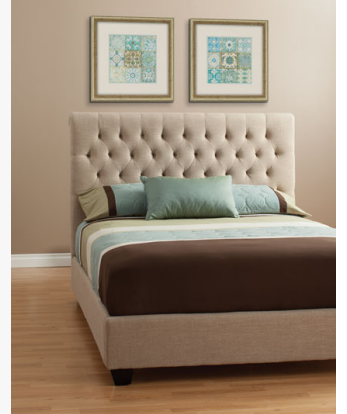

- Yes (6)

Bed Size

- California King (2)
- Eastern King (2)
- Full (2)
- Twin (2)

Bed Type

- Upholstery (8)

Color Family

- Grey (3)
- Blue (1)
- Brown/Taupe (1)
- Burgundy (1)

Bunkie Boards

\$67

★★★★★

Dream Maker Mattress-in-a-Box

\$696

★★★★★

Chloe Bed - Tan

\$425

Chloe Bed - Charcoal

\$425

Chloe Youth Bed - Linen

\$270

★★★★★

Chloe Youth Bed - Charcoal

\$270

Bunkie Board - 2 Split Eastern King Bunkie...

\$112