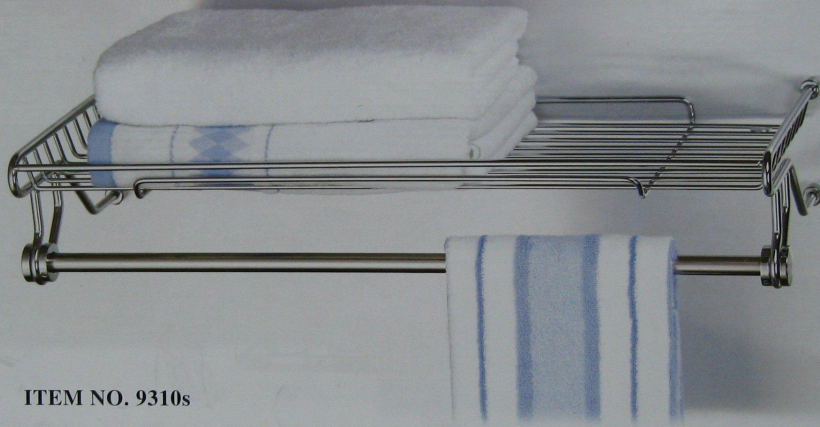

HOLA

The Fine Bath Collection

Multipurpose Rack & Towel Rail

Stainless Steel 18-8A, 18-10A, 18-12A
Size: L 608 mm × D 230 mm × H 120 mm
Item No. 9310s

ITEM NO. 9310s