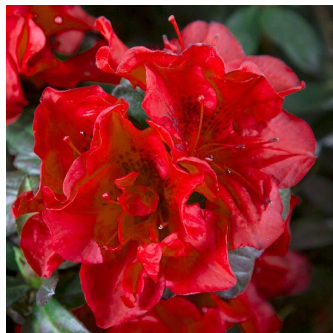

moments evergreen shrubs

compact nandina shrub

bright green evergreen shrub

RELATED PRODUCTS

2 Gal. Autumn Fire - Red Multi-season Re-Blooming Dwarf Evergreen Shrub

The newest addition to the Encore Azalea collection [More +](#)