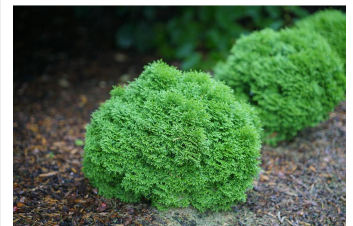

1 Gal. Tater Tot Arborvitae (Thuja) Live Evergreen Shrub with Green

Tater Tot from Proven Winners naturally grows as [More +](#)

More saving. More doing.®

Need Help? Please call us at: **1-800-HOME-DEPOT** (1-800-466-3337)

Customer Service

- [Check Order Status](#)
- [Pay Your Credit Card](#)
- [Order Cancellation](#)
- [Returns](#)
- [Shipping & Delivery](#)
- [Product Recalls](#)

Resources

- [Specials & Offers](#)
- [DIY Projects & Ideas](#)
- [Truck & Tool Rental](#)
- [Home Services](#)
- [Moving Supplies & Rentals](#)
- [Real Estate Floor Plan Services](#)

About Us

- [Careers](#)
- [Corporate Information](#)
- [Digital Newsroom](#)
- [Home Depot Foundation](#)
- [Investor Relations](#)
- [Government Customers](#)

Special Financing Available everyday*

[Pay & Manage Your Card](#)
[Credit Offers](#)

Get $5 off when you sign up for emails with savings and tips.

Enter Email Address