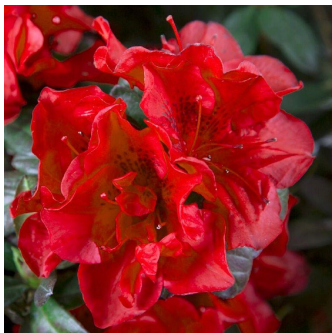

RELATED PRODUCTS

2 Gal. Autumn Fire - Red Multi-season Re-Blooming Dwarf Evergreen Shrub

The newest addition to the Encore Azalea collection [More +](#)