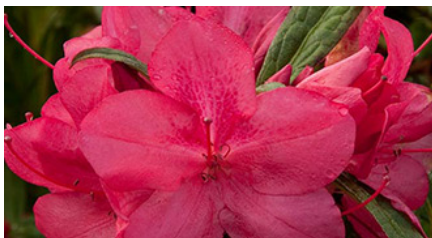

(/the-collection/plant/autumn-jewel)

Autumn Jewel™ (/the-collection/plant/autumn-jewel)

Rhododendron 'Robleu' PP25074 (/the-collection/plant/autumn-jewel)
Pink Intermediate

More about this plant (/the-collection/plant/autumn-jewel)