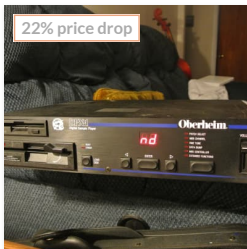

Oberheim DPX-1 digital sample player (very noisy output, unusable)

~~$199~~
$150 Non Functioning