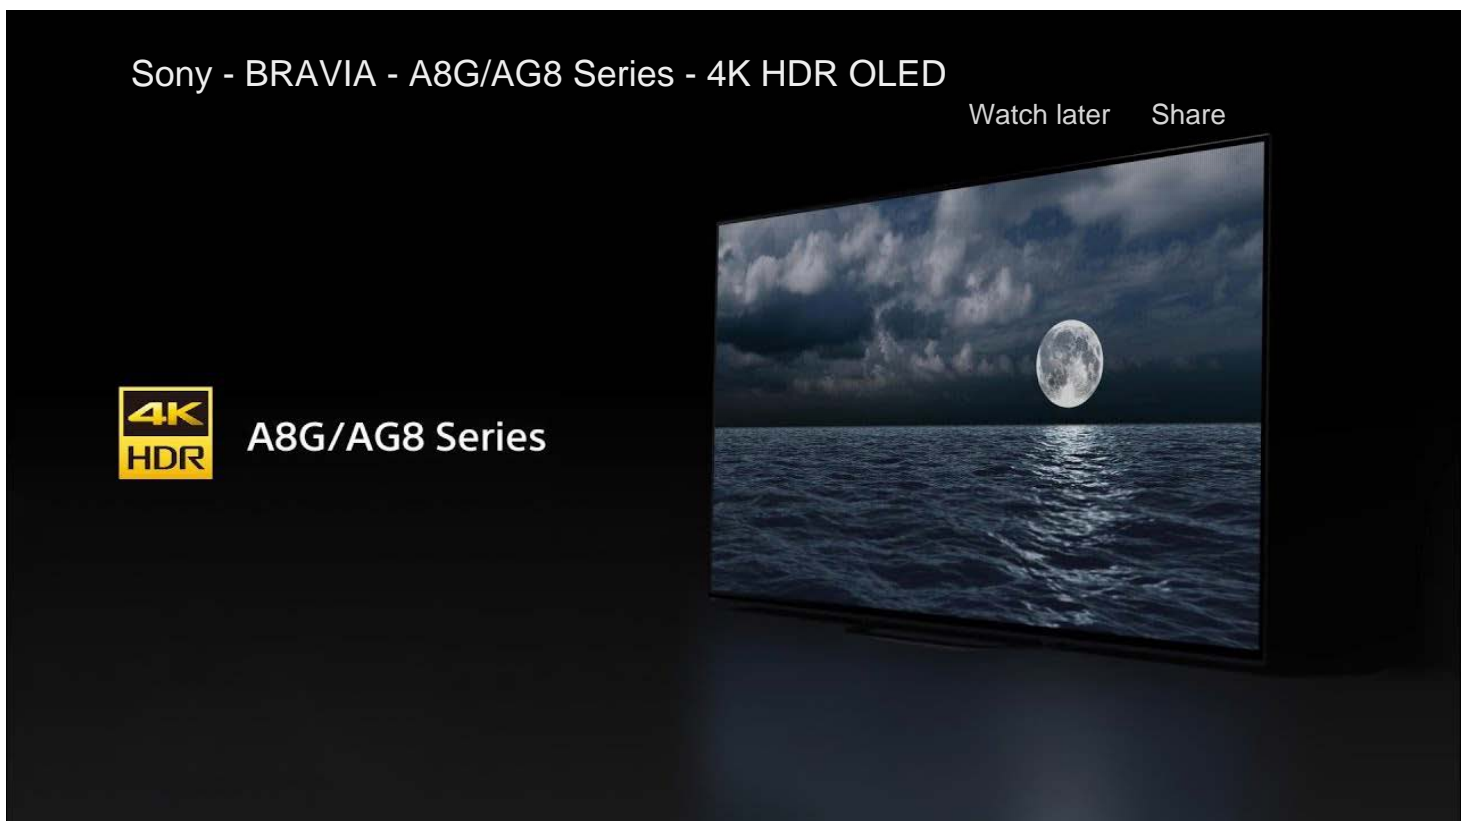

[Overview](#)

[Specifications and Features](#)

[Reviews](#)

[Related Products](#)

Top features

Discover true blacks and immersive sound

See how real 4K entertainment can be when you combine the deep blacks
of our latest OLED screen with powerful X1™ Extreme processing and
Acoustic Surface Audio™.²

See the mighty X1 Extreme processor

X1
Extreme

Experience unbelievable contrast

True reality comes to life with deep black and natural color. Over 8 million self-illuminating pixels are precisely and individually controlled by the Picture Processor X1™ Extreme processor. Sony's 4K OLED TV creates exquisite, unprecedented contrast.