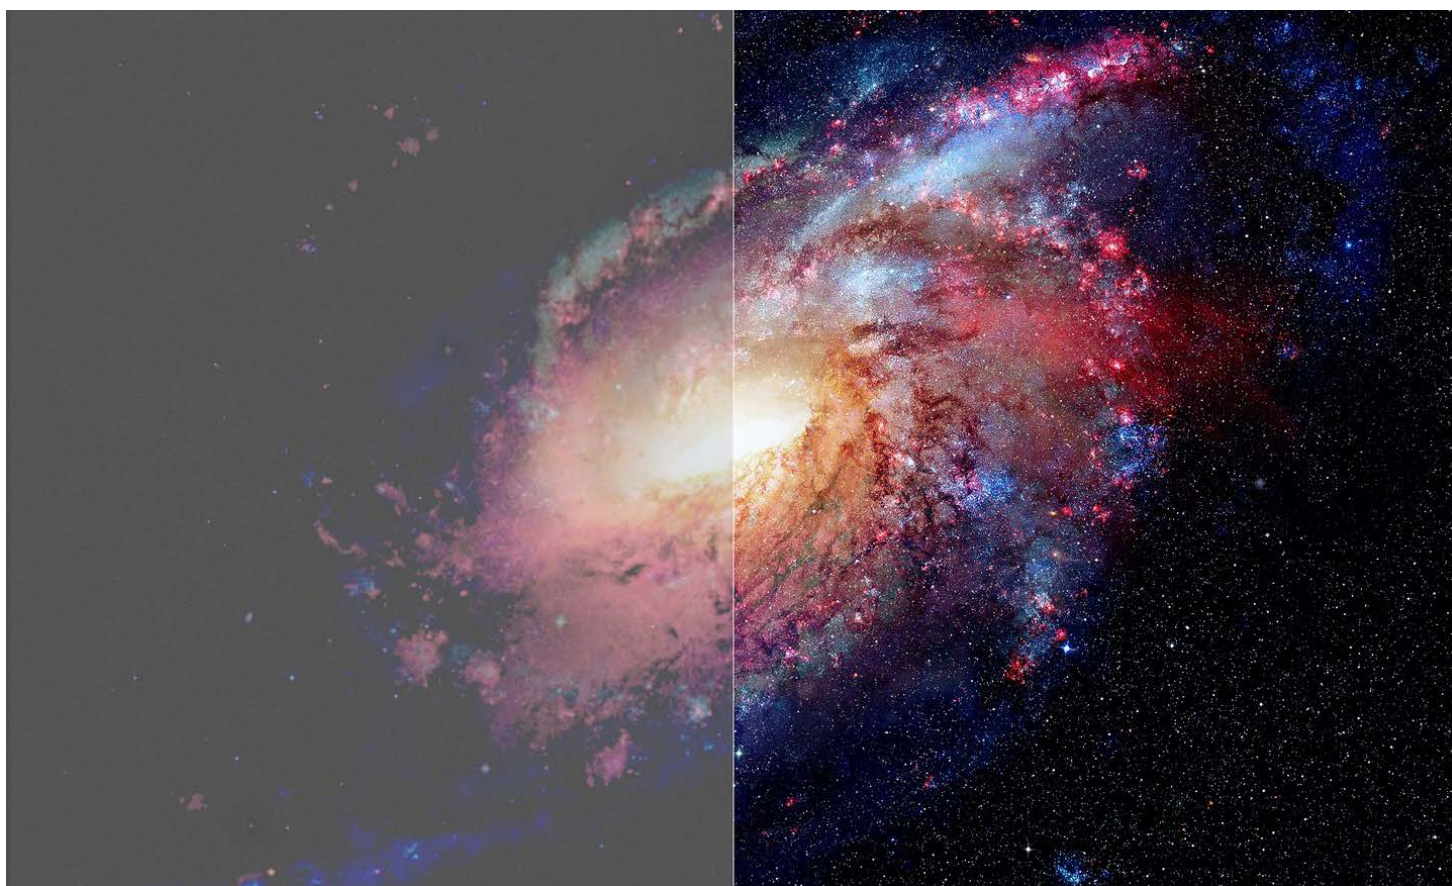

True reality comes to life with deep black and natural color. Over 8 million self-illuminating pixels are precisely and individually controlled by the Picture Processor X1™ Extreme processor. Sony's 4K OLED TV creates exquisite, unprecedented contrast.

Explore our OLED technologies

OLED

Sound-from-Picture Reality™