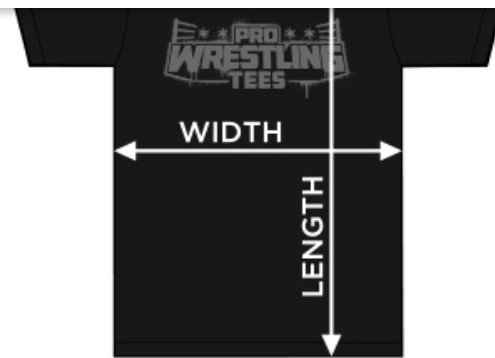

All sizes may be off by
1/2 of an inch

**Basic Unisex T-shirts / Soft Style T-shirt
Long Sleeve T-shirt / Unisex Tank Top**

(Charcoal, Red & Royal colored shirts may differ slightly in size)

Small	width 18"	length 28"
Medium	width 20"	length 29"
Large	width 22"	length 30"
X-Large	width 24"	length 31"
XX-Large	width 26"	length 32"
XXX-Large	width 28"	length 33"
XXXX-Large	width 30"	length 34"
XXXXX-Large	width 32"	length 35"

Ladies Fitted T-shirts

Small	width 15.75"	length 26.25"
Medium	width 16.75"	length 26.75"
Large	width 17.75"	length 27.25"
X-Large	width 18.50"	length 28.00"
XX-Large	width 19.50"	length 28.50"

Basic Youth T-shirts

Small	width 17"	length 22"
Medium	width 18"	length 23.5"
Large	width 19"	length 25"

Standard Hooded & Zip Sweatshirts

(Some brands may vary — i.e., pullstring lace color, etc.)

Small	width 20"	length 26"
Medium	width 22"	length 27"
Large	width 24"	length 28"
X-Large	width 26"	length 29"
XX-Large	width 28"	length 30"
XXX-Large	width 30"	length 31"