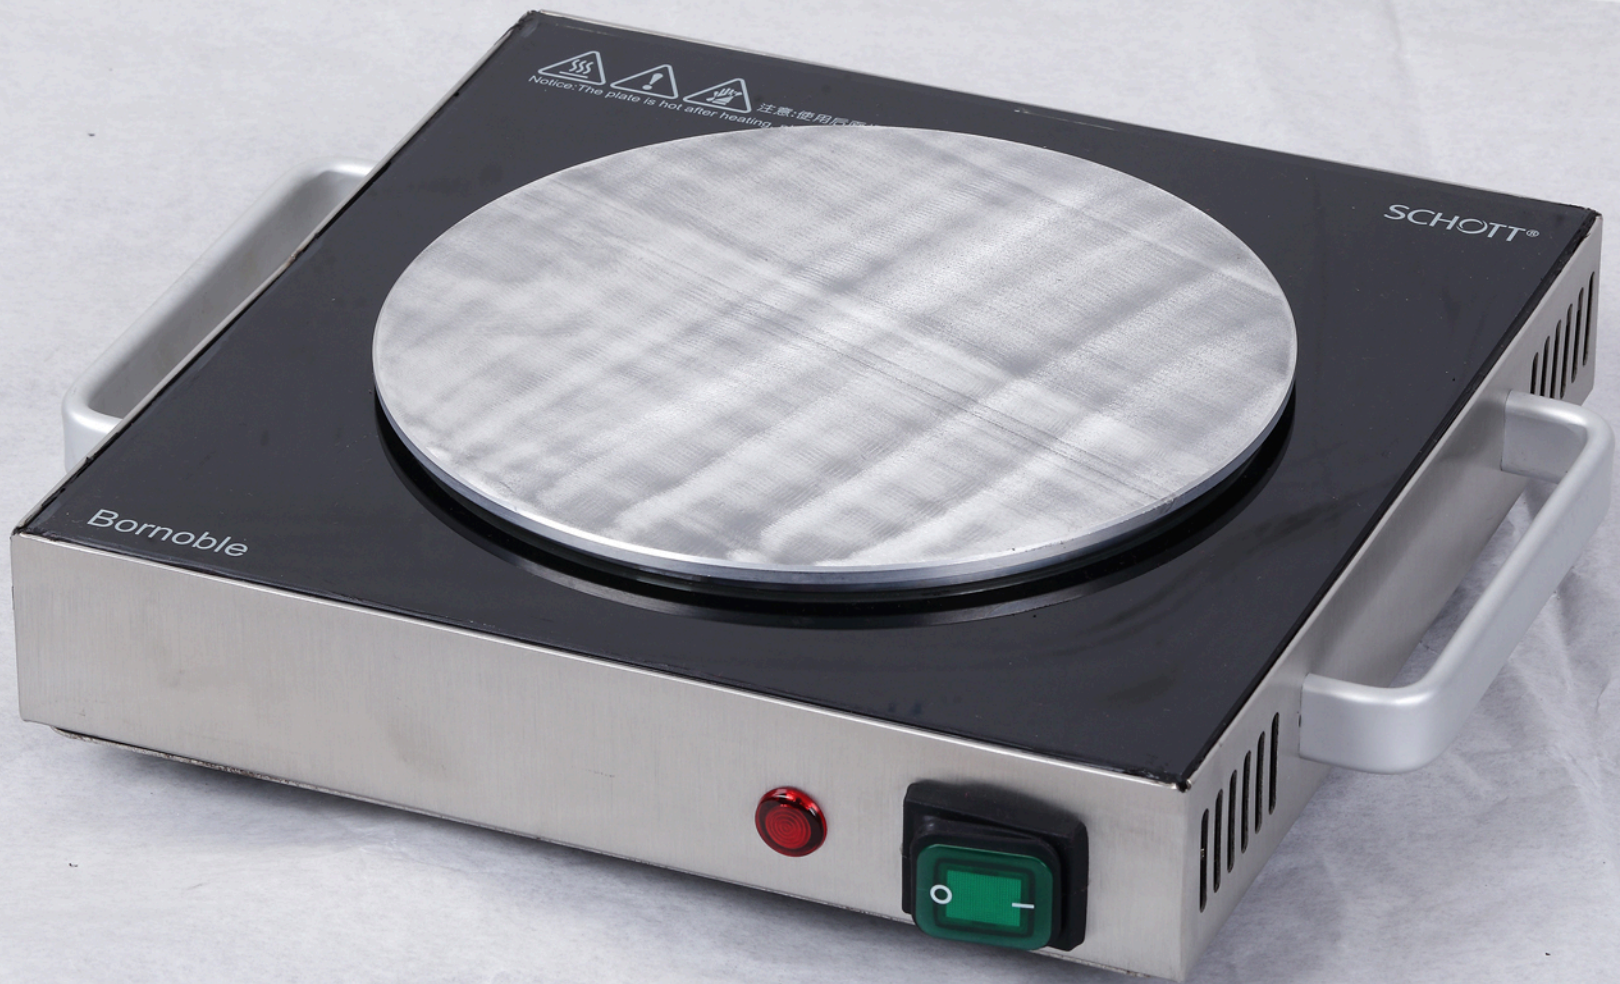

Bornoble

SCHOTT CERAN®

Notice: The ceramic plate is hot after cooking.  
Please don't touch with your hand.

SCHOTT

注意：使用电磁炉后仍有余热，请勿触摸！  
Notice: The plate is hot after heating, please don't touch with your hand!

Bornoble

Notice: The plate is hot after heating. 注意: 使用后立即...

SCHOTT®

Bornoble

Bornoble

Bornoble

285  
170  
40  
117

Bormiole

Bornoble

**HANDLE WITH CARE**

*Barnable*  
**Safe, Durable, Simple and Noble!**

BNKP-8040 (SS trim)

N.W.: 11.35KGS / 25.02LBS G.W.: 13.50KGS / 29.76LBS

BNKP-8040-A (all glass)

N.W.: 11.85KGS / 26.12LBS G.W.: 15.00KGS / 33.07LBS

QTY.: 1PC/CARTON

MEAS.: 93 x 43 x 11 CM / 36.61 x 16.93 x 4.33 IN

**Electric Glass Warming Plate**

**MADE IN CHINA**

**FRAGILE**

<input type="checkbox"/>	BNKP-8040 (SS trim)	N.W.: 11.35KGS / 25.02LBS	G.W.: 13.50KGS / 29.76LBS
<input type="checkbox"/>	BNKP-8040-A (all glass)	N.W.: 11.85KGS / 26.12LBS	G.W.: 15.00KGS / 33.07LBS
	QTY.: 1PC/CARTON	MEAS.: 93 x 43 x 11 CM / 36.61 x 16.93 x 4.33 IN	