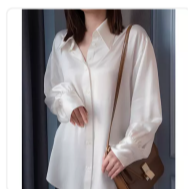

US \$150.10

US \$150.10

US \$140.10

US \$136.10

US \$130.10

DESCRIPTION | CUSTOMER REVIEWS (0) | SPECIFICATIONS

Size: 35 36 37 38

pattern: plain