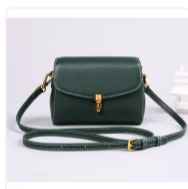

US \$150.10

US \$150.10

US \$140.10

US \$136.10

US \$130.10

DESCRIPTION | CUSTOMER REVIEWS (0) | SPECIFICATIONS

Size: 35 36 37 38

pattern: plain