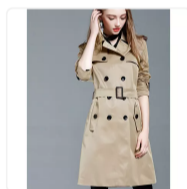

US \$150.10

US \$150.10

US \$140.10

US \$136.10

US \$130.10

DESCRIPTION | CUSTOMER REVIEWS (0) | SPECIFICATIONS

Size: 35 36 37 38

pattern: plain