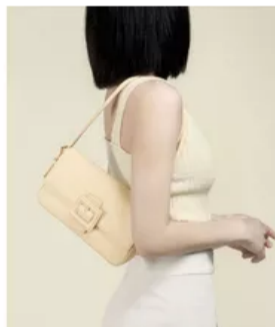

Add to Cart

US \$130.10

US \$130.10

View More >

No Feedback.

Seller Recommendations

CVCoin coats Spring new me...
US \$130.1

Pettall handbags New wome...
US \$120.1