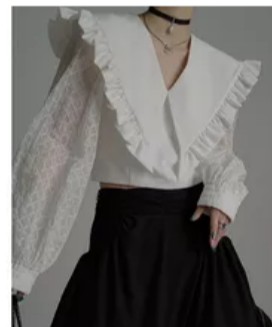

Add to Cart

US \$130.10

US \$130.10

View More >

No Feedback.

Seller Recommendations

CVCoin coats Spring new me...
US \$130.1

Pettall handbags New wome...
US \$120.1