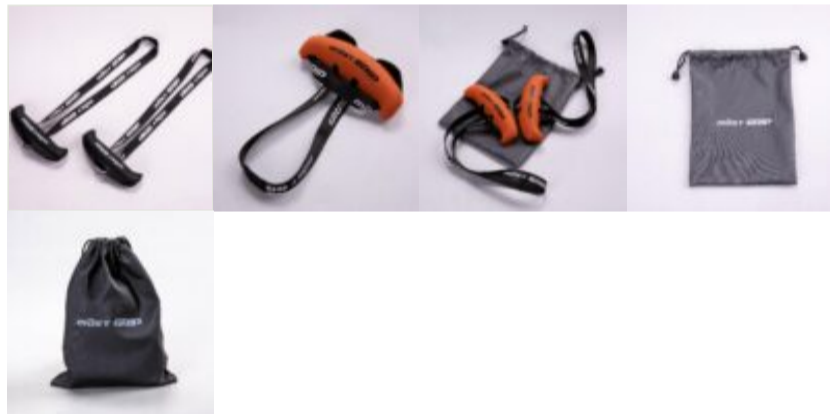

# MOST GRIP Handle Grips For Sporting Equipment Arm Strength Pull Up Grips Resistance Band Grips Workout Grips

**\$19.90**

Posted for sale: May 10, 2022

Brand: **MOST GRIP**

Material: Nylon, Silicone, Thermoplastic Elastomer (TPE)

Color: Black and Orange

SKU: 1 Category: Articles for daily use

1

Add To Cart

The use of most grip is practically changing the way how your shoulders get loaded. The joint is not being exposed to maximum stress levels anymore which in turn implies in less cartilage damages

Portable and Easy to use

This pull up handles light and strong, come with a small storage bag, smart and portable, you can carry it to everywhere Easy to attach, they can attach to bars, resistance bands, barbells, home gym equipment, cable machines, etc.