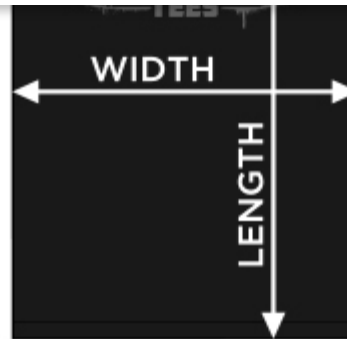

All sizes may be off by
1/2 of an inch

Basic Unisex T-shirts / Soft Style T-shirt Long Sleeve T-shirt / Unisex Tank Top

(Charcoal, Red & Royal colored shirts may differ slightly in size)

Small	width 18"	length 28"
Medium	width 20"	length 29"
Large	width 22"	length 30"
X-Large	width 24"	length 31"
XX-Large	width 26"	length 32"
XXX-Large	width 28"	length 33"
XXXX-Large	width 30"	length 34"
XXXXX-Large	width 32"	length 35"

Ladies Fitted T-shirts

Small	width 15.75"	length 26.25"
Medium	width 16.75"	length 26.75"
Large	width 17.75"	length 27.25"
X-Large	width 18.50"	length 28.00"
XX-Large	width 19.50"	length 28.50"

Basic Youth T-shirts

Small	width 17"	length 22"
Medium	width 18"	length 23.5"
Large	width 19"	length 25"

Standard Hooded & Zip Sweatshirts

(Some brands may vary — i.e., pullstring lace color, etc.)

Small	width 20"	length 26"