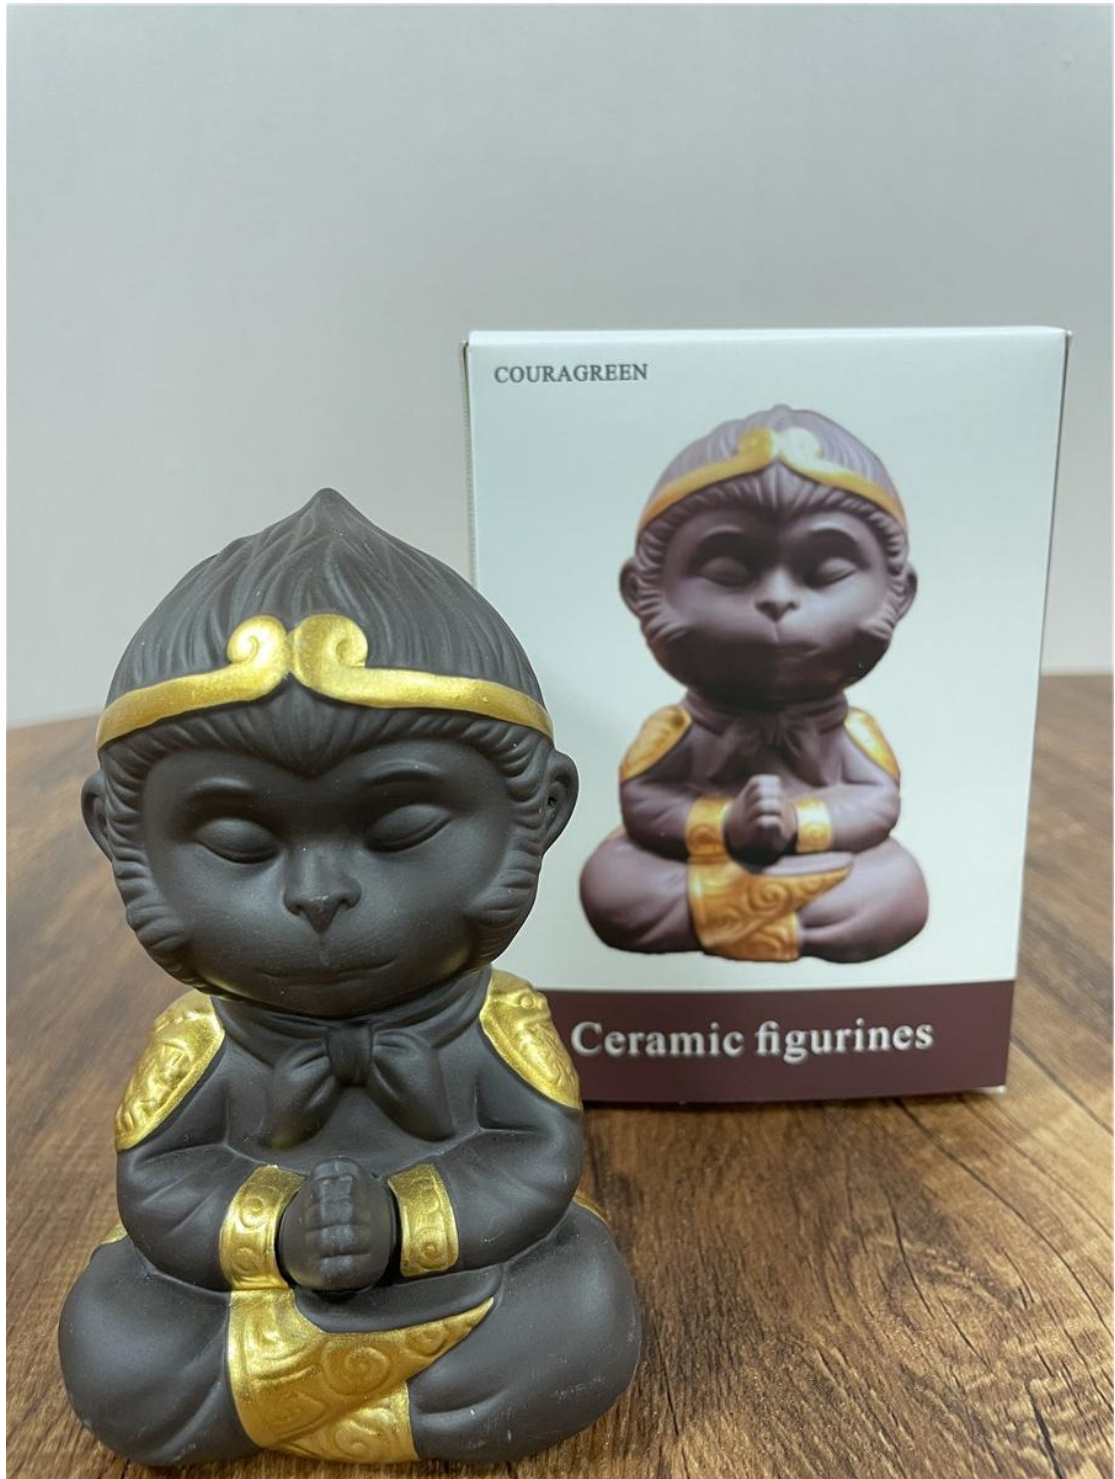

COURAGREEN

Ceramic figurines

COURAGREEN

Statues of {indicate china, crystal, ceramic, earthenware, glass, terra cotta, porcelain}

Size: 8.8x7.3x6cm

COURAGREEN

Statues of {indicate china,
crystal, ceramic, earthenware,
glass, terra cotta, porcelain }

Size: 8.8x7.3x6cm

COURAGREEN

Ceramic figurines

COURAGREEN

Ceramic figurines

COURAGREEN

Ceramic figurines

COURAGREEN

Ceramic figurines

COURAGREEN

Ceramic figurin

COURAGREEN

Ceramic figurines

COURAGREEN

Statues of {indicate china, crystal,
ceramic, earthenware, glass, terra
cotta, porcelain}

Size: 8.6x7.8x13cm