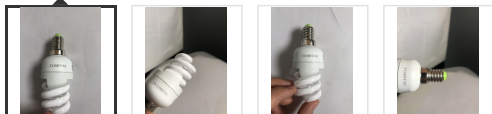

### TOBITAI super bright energy-saving e27 screw LED luminaires

TOBITAI

Price:

USD ~~\$20.97~~ **\$10.97**

Quantity:

Quantity selector: - 1 + (32 available)

ADD TO CART

BUY NOW

♥ Add to Favorite Items

Description Reviews

Constant current drive, energy saving, eye protection, brightness upgrade  
 Applicable scenarios: bedroom, dining room, office, etc.  
 The light-emitting surface is large, the light is more uniform, and the high brightness is more durable  
 Thick aluminum, made with precision  
 Imported LED chip, anti-medical soft light  
 Thickness: 72mm  
 Scope of application: home, engineering lighting  
 Wattage: 24W  
 Light color: white light 6500K  
 Voltage: 170-250V  
 Quantity: 5 pieces