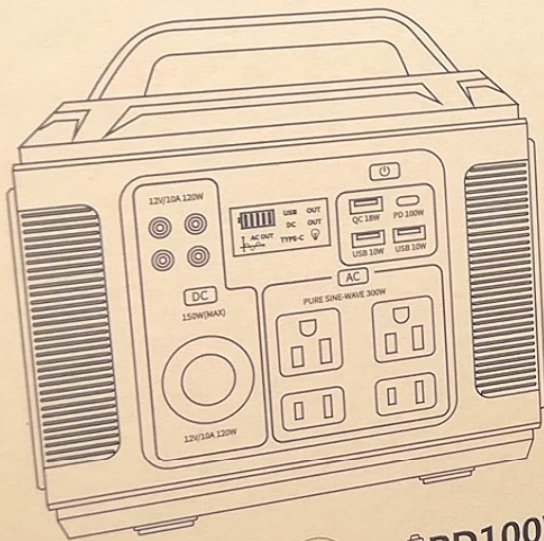

PORTABLE POWER STATION

PD100W

MULTI-SAFETY PROTECTIONS

- OverCharge Protect**
Protect the inner battery of the unit from overcharge.
- OverDischarge Protect**
Protect the inner battery of the unit from overdischarge.
- OverCurrent Protect**
Protect the unit from OverCurrent output.
- OverPower Protect**
Protect the unit from Over Power Consumption.
- Short-Circuit Protect**
Provide automatic protection in case of short-circuit.

PORTABLE POWER STATION

PD100W

FC CE (P)
Made in China

VTONCE

VTONCE

PORTABLE POWER STATION

PD100W  SUPPORT MPPT

PD100W  SUPPORT MPPT