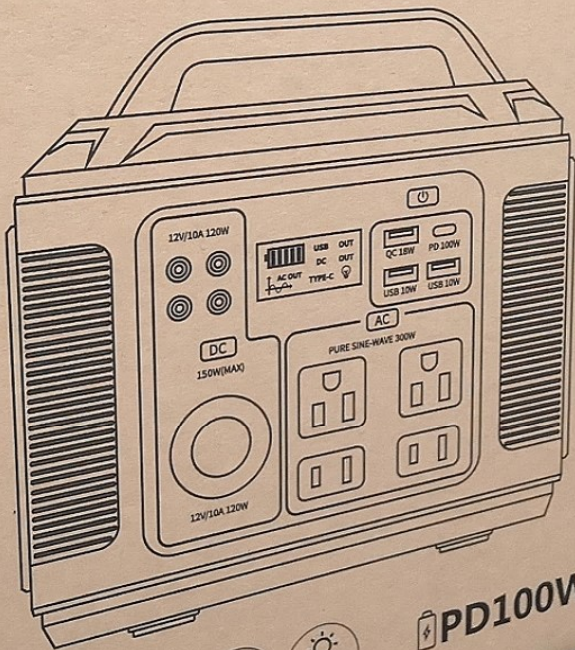

PORTABLE POWER STATION

PD100W

MULTI-SAFETY PROTECTIONS

- OverCharge Protect**
Protect the inner battery of the unit from overcharge.
- OverDischarge Protect**
Protect the inner battery of the unit from overdischarge.
- OverCurrent Protect**
Protect the unit from OverCurrent output.
- OverPower Protect**
Protect the unit from Over Power Consumption.
- Short-Circuit Protect**
Provide automatic protection in case of short-circuit.

PORTABLE POWER STATION

PD100W

FC CE (P)
Made in China

VTONCE

VTONCE

PORTABLE POWER STATION

PD100W  SUPPORT MPPT

PD100W  SUPPORT MPPT

PORTABLE POWER STATION

PD100W  MPPT

-  SOLAR PANEL CHARGING SUPPORT
-  HOME/OUTDOOR POWER
-  SMARTSAFE
-  HIGH CAPACITY LITHIUM BATTERY
-  POWER BANK
-  LED FLASHLIGHT