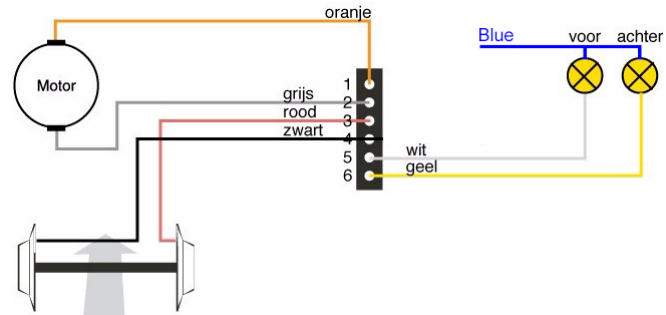

If in Doubt, as a first step in checking decoders, always try a RESET by entering 4 into CV8

Color VS Function:

Orange = Motor Right
Yellow = Reverse Headlight FL(FOR)
Black = Left Rail
Grey = Motor Left
White = Forward Headlight FL(FOF)
Red = Right Rail

You need to connect a resistor 1K(1000ohm) 1/4Watt or 1.5K(1500ohm) 1/8 Wattother value in series when you use the function wires with LED to limit the current of led.

NMRA 6 Pin DCC Socket

NEM651

Viewed looking down onto the top of the socket

- Functions:-**
- 1 Orange - Motor Right
 - 2 Grey - Motor Left
 - 3 Red - Rail/wheel connection (Right rail)
 - 4 Black - Rail/wheel connection (Left rail)
 - 5 White - Function (Lights etc Often Headlights)
 - 6 Yellow - Function (lights etc Often Rear red)