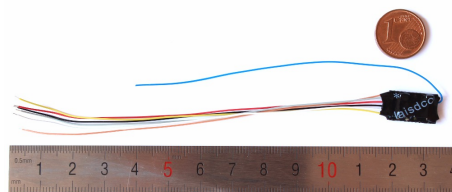

+ Follow
899 Followers

I'm shopping for...

On AliExpress

In this store

Store Home | Products | Sale Items | Top Selling | Feedback

DCC LOCO DECODER WITH 6wire NEM651 FOR MODEL TRAIN 860012/LaisDcc Brand/PanGu Series