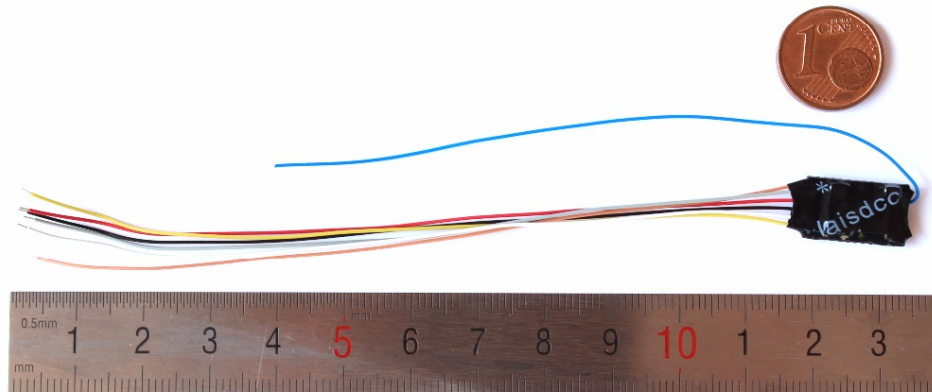

You need to connect a resistor 1K(1000ohm) 1/4Watt or 1.5K(1500ohm) 1/8 Wattother value in series when you use the function wires with LED to limit the current of led.

NMRA 6 Pin DCC Socket

NEM651

Viewed looking down onto the top of the socket

- Functions:-**
- 1 Orange - Motor Right
 - 2 Grey - Motor Left
 - 3 Red - Rail/wheel connection (Right rail)
 - 4 Black - Rail/wheel connection (Left rail)
 - 5 White - Function (Lights etc Often Headlights)
 - 6 Yellow - Function (lights etc Often Rear red)