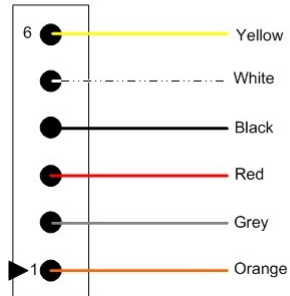

If in Doubt, as a first step in checking decoders, always try a RESET by entering 4 into CV8

Color VS Function:

Orange = Motor Right
Yellow = Reverse Headlight FL(FOR)
Black = Left Rail
Grey = Motor Left
White = Forward Headlight FL(FOF)
Red = Right Rail

- Functions:-**
- 1 Orange - Motor Right
 - 2 Grey - Motor Left
 - 3 Red - Rail/wheel connection (Right rail)
 - 4 Black - Rail/wheel connection (Left rail)
 - 5 White - Function (Lights etc Often Headlights)
 - 6 Yellow - Function (lights etc Often Rear red)