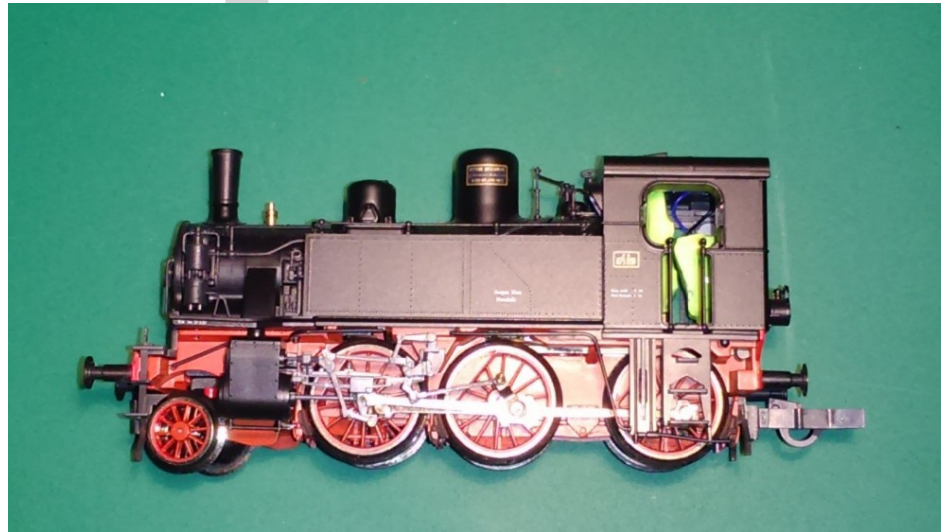

- Functions:-**
- 1 Orange - Motor Right
 - 2 Grey - Motor Left
 - 3 Red - Rail/wheel connection (Right rail)
 - 4 Black - Rail/wheel connection (Left rail)
 - 5 White - Function (Lights etc Often Headlights)
 - 6 Yellow - Function (lights etc Often Rear red)