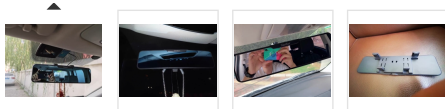

Description 1 Reviews

Item Weight 10.4 ounces

Package Dimensions 13.8 x 4.1 x 1.8 inches

Clear Image - Interior rear view mirror is made of especial glass, good to reflect natural, clear & real images. Prevent overlapped, distorted images and reflection when driving.

Wider View - No more turning your head or straining your neck to look over your shoulder for better visibility! This rearview mirror maximizes and provides wider-angle view and perfect visibility, eliminating blind spot effectively for safe driving. With this car wide mirror, you can see the entire back windows, back side windows as well as most of the upper half of the back seats.

Antiglare Function - This blue tinted antiglare car rearview mirror, made of high definition and toughness glass fiber composites, can filter out the light of c that ensures a crystal clear view without distortion throughout day and night. The blue tinted mirror resolves the dazzling problem when driving at night.

Anti Shake & Anti Splash - The four clips of rear view mirror firmly holds the original car mirror to avoid shaking or even falling off when driving on highway. Furthermore, its anti-splash design can prevent broken glass flying out of the frame to hurt you or passenger even if the mirror cracks in accident.

Universal Type & Easy to Install -The size of rear view mirror is 11.2 X 2.9 inches, fits the 50-95 mm original baby mirror. Its stretchable-clip enable universal vehicles, like cars, SUV, CRV, Vans and Trucks. Finish installing within 30 seconds. This car mirror comes with two adjustable clips. you just need clips, put down the lower clips to hold tightly, adjust the angle and finish, super easy to install and disassemble.

[Message Us](#)