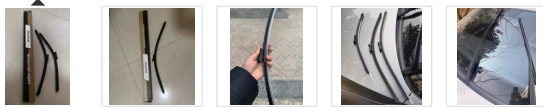

### Motofoal Windshield wiper blades, 26" + 16" Winter Summer Windscreens Beam Wiper Beam W

Launch Date: December 01, 2020

Sold:1

Price:

USD **\$15.99**

Quantity:

(44 available)

ADD TO CART

#### Description 1 Reviews

Item Weight 10.6 ounces

Package Dimensions 27.25 x 2 x 1.5 inches

Package Quantity: 2 pcs wiper blades ( 1 pc passenger side and 1 pc Driver side)

Deliver uniform pressure distribution and better windshield contact, Conforms to windshield curve, eliminating wet spots that can impede you