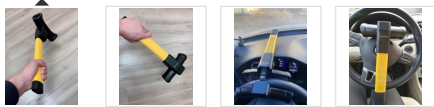

Your position: Home / Vehicles & Accessories

Cnornus Car Steering Wheel Lock - Premium Strong Durable Heavy Duty Anti-Theft Steering Wheel Lock

Launch Date: December 01, 2020

Sold:7

Price:

USD **\$19.99**

Quantity:

(69 available)

[ADD TO CART](#)

[BUY NOW](#)

[Add to Favorite Items](#)

Description 1 Reviews

Item Weight 1.68 pounds

Product Dimensions 15.2 x 7.9 x 3.4 inches

SECURE LOCK - The Cnornus steering wheel lock is equipped with accurate computer coding crescent cylinder heavy duty locking mechanism security. Stops keyless entry robbery.

DURABLE - The Zone Tech steering wheel lock has solid and firm body for strength and weatherability. Solidified steel for unrivaled cut resistan Impossible to sawed through.

PREMIUM QUALITY - The Cnornus steering wheel lock is made with premium quality heavy duty materials to ensure maximum strength and du long lasting usage.

EASY TO USE - The Zone steering wheel lock is easy to use. It can be installed within 5-seconds. Can be installed to the back of the steering w laying over the airbag.

UNIVERSAL FIT - The Cnornus steering wheel lock is designed to be able to accommodate any steering wheel, even with airbag.