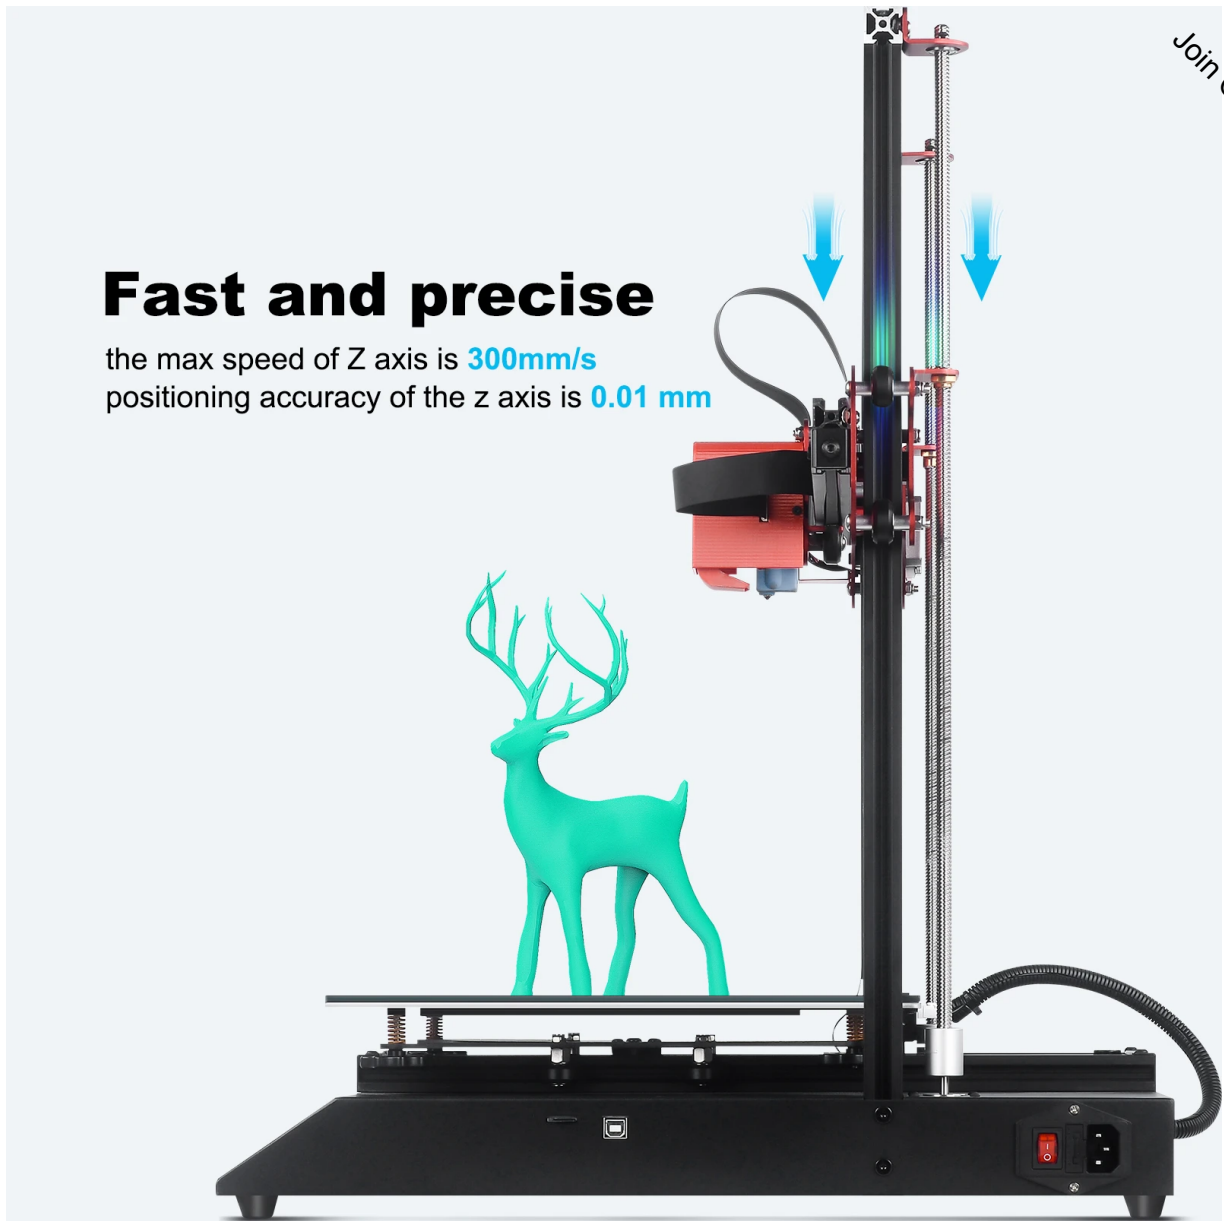

## Fast and precise

the max speed of Z axis is **300mm/s**  
positioning accuracy of the z axis is **0.01 mm**

Join Our List!