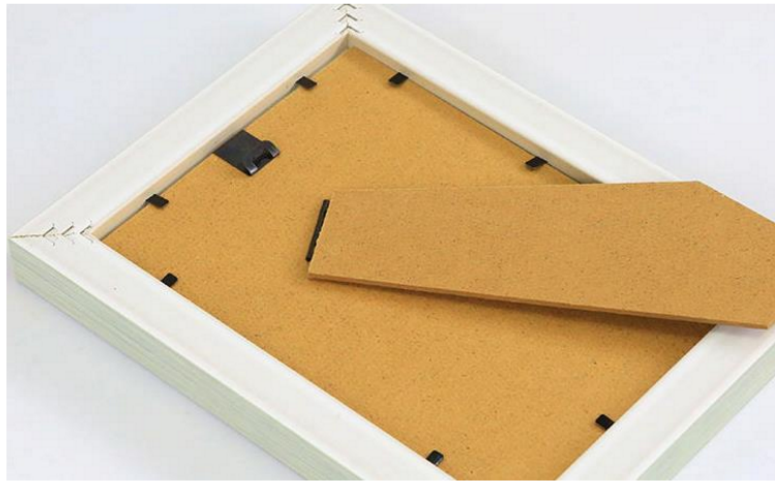

## KISYYO Picture Frames with Mat for Wall or Table Top Decoration, Set of 4

Product Code: KISYYO-F001  
Availability: In Stock

~~\$49.99~~

\$18.59

Qty

1

Add to Cart

★★★★★ 1 reviews / Write a review

Like 0 Tweet Share

Description

Reviews (1)

- Size: The outer border size of each 8x10 frame is about 10x12x0.6 inch. One wall black picture frame fits 8x10 inch photos with 2mm thickness white mat. **【Please NOTE: The mat opening size is 7.5x9.5 inch, it can better press and hold your 8x10 photos. If our frame mat opening size is actually 8x10, your photos will be easily fall out from picture frame.】**
- Decorative synthetic wood picture frame set of 4, which can hold six 8x10 photos with mat included. The black frames is made of wood composite material, it may be look like plastic but not plastic.
- The 8 by 10 inch black photo frames come with hanging hardware and an easel on the frame, which can be hung vertically or horizontally on the wall or displayed on tabletop.
- Each frame with glass front helps you protect your valuable photos and artworks from dust, scratches and preserve for years. Easy-open tabs on the back make you load your photos quickly and easily.
- DECORATE YOUR HOME: These beautiful 8x10 frames look great on your wall or anywhere in your home or office. Build your own gallery wall or use the frames as gifts for friends and family.