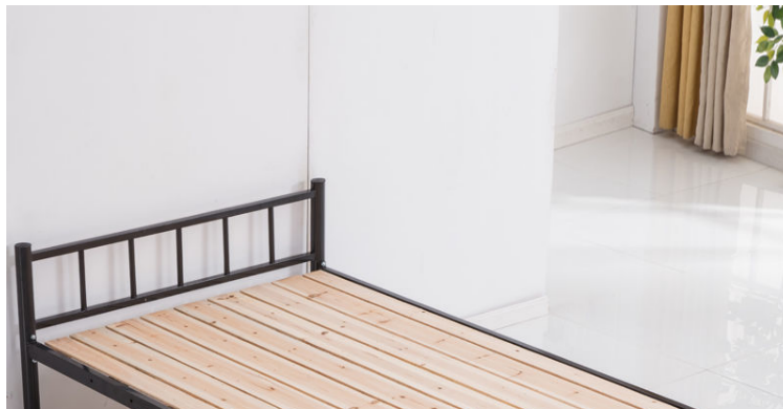

KISYYO 14 Inch Platform 1500H Metal Bed Frame With Headboard, Queen

Product Code: KISYYO-b-101
Availability: In Stock

~~\$149.00~~

\$133.00

Qty

1

Add to Cart

☆☆☆☆ 0 reviews / Write a review

Like 0 Tweet Share

Description

Reviews (0)

- Strong mattress support with 10 wood slats prevents sagging and increases mattress life
- Assembles easily in minutes
- Dimensions: 81" X 60" X 14", 66.8 lb Headboard Height: 38"
- Foam padded tape is added to the steel frame for noise free use and non slip tape on the wooden slats prevents your mattress from moving
- Headboard and frame combine for stylish mattress support, 5 year worry free limited warranty