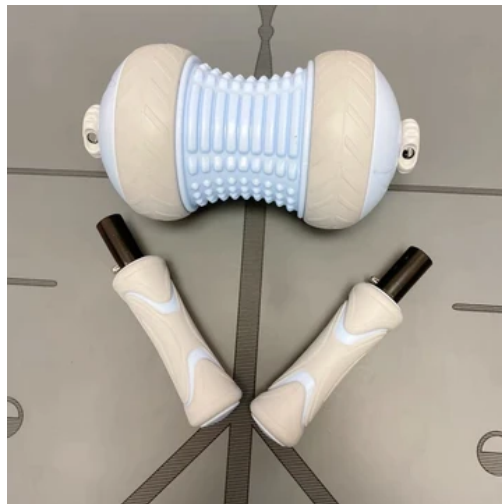

【Multi-functional LED Display】 The LED display of the treadmill will monitor your distance, speed and time, easy to read, so that you always know your training status. Exercise more effectively and scientifically. The QY SpeedCube treadmill has 12 preset programs that allow you to easily perform one-button operation. Compact treadmill for small spaces. Super clear touching button brings a comfortable visual experience.

Product details

Color White

Product Dimensions 59.44 x 27.95 x 71.45 inches

Date First Available December 10, 2020

YOU MAY ALSO LIKE

F.ZENI Body-building Apparatus, Silicone Figure Eight Pull Rope Stretching Belt Yoga Pull Rope Leg Exerciser

Pull Rope

\$15.99

AoLatrug Body-building Apparatus, Thigh & Butt Training Apparatus, Home Multi-functional Muscle Fitness Equipment

\$10.99

ONECONCEPT Dumbbell Heavy Weights Barbell Metal Handles for Strength Training Home Gym Exercise Equipment

\$84.99

joyletogo Abdominal Muscle Wheel - Roller, Deep Tissue Massage of Leg Muscles 2 IN 1 Body-building Apparatus

\$23.99

Quick links

[Terms of service](#)[Privacy policy](#)[Refund policy](#)[Contact us](#)