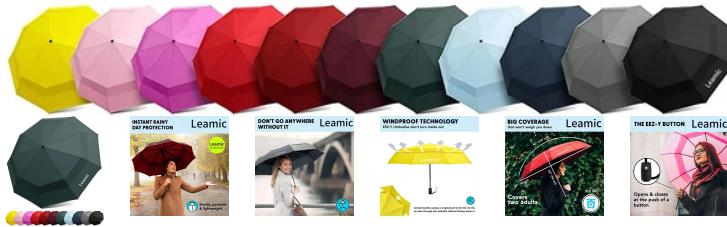

FREE SHIPPING. BECOME LPOW VIP YOU WILL GET...

LPOW

[translation missing: zh-TW.general.breadcrumbs.home](#) >

Leamic Windproof Travel Umbrella - Compact, Double Vented Folding Umbrella - Automatic Open & Close Button - Portable, Lightweight Outdoor & Golf Rain Umbrellas, UV Protection

# LEAMIC WINDPROOF TRAVEL UMBRELLA - COMPACT, DOUBLE VENTED FOLDING UMBRELLA - AUTOMATIC OPEN & CLOSE BUTTON - PORTABLE, LIGHTWEIGHT OUTDOOR & GOLF RAIN UMBRELLAS, UV PROTECTION

\$21.99

[translation missing: zh-TW.products.product.quantity](#)

- **THE BEST PORTABLE COMPACT UMBRELLA your money can buy! You won't find better durability in such a lightweight, small umbrella. It folds to only 11", so it can fit your backpack or bag. Designed with a super water repellent fabric & slip resistant rubberized handle, it can manage even the worst of downpours!**
- **INSTANT RAIN PROTECTION! We believe ease of use is everything, that's why our travel folding umbrella is fully automated, perfect for one-handed operation. Open & Close the umbrella with just a click of a button. No more struggling in the rain!**
- **WHAT'S BETTER THAN THE Leamic WINDPROOF TRAVEL UMBRELLA? Only our top-notch Customer Service Program! We offer 24/7 support and guaranteed replacements, just in case you ever have an issue with your new umbrella. Better products and the best in customer satisfaction. That's the Leamic way!**