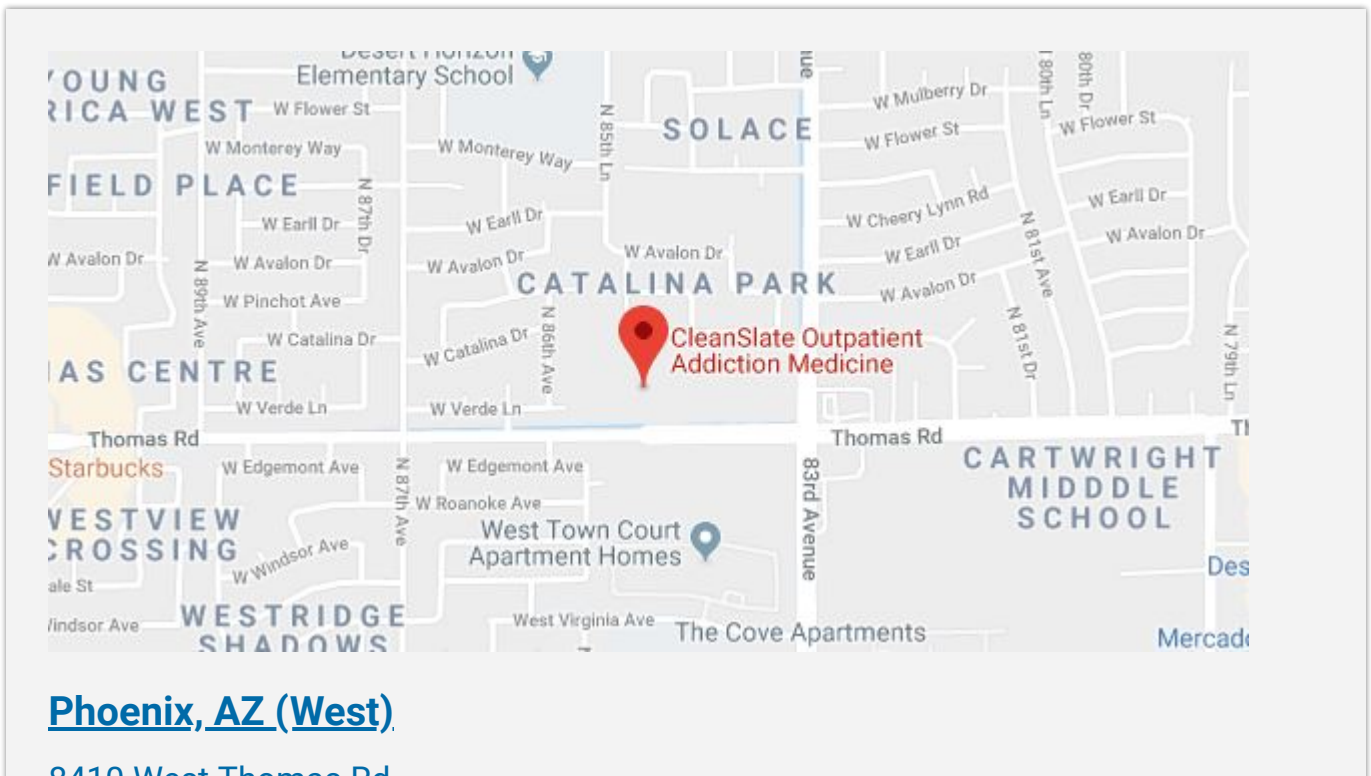

Phoenix, AZ (West)

8410 West Thomas Rd