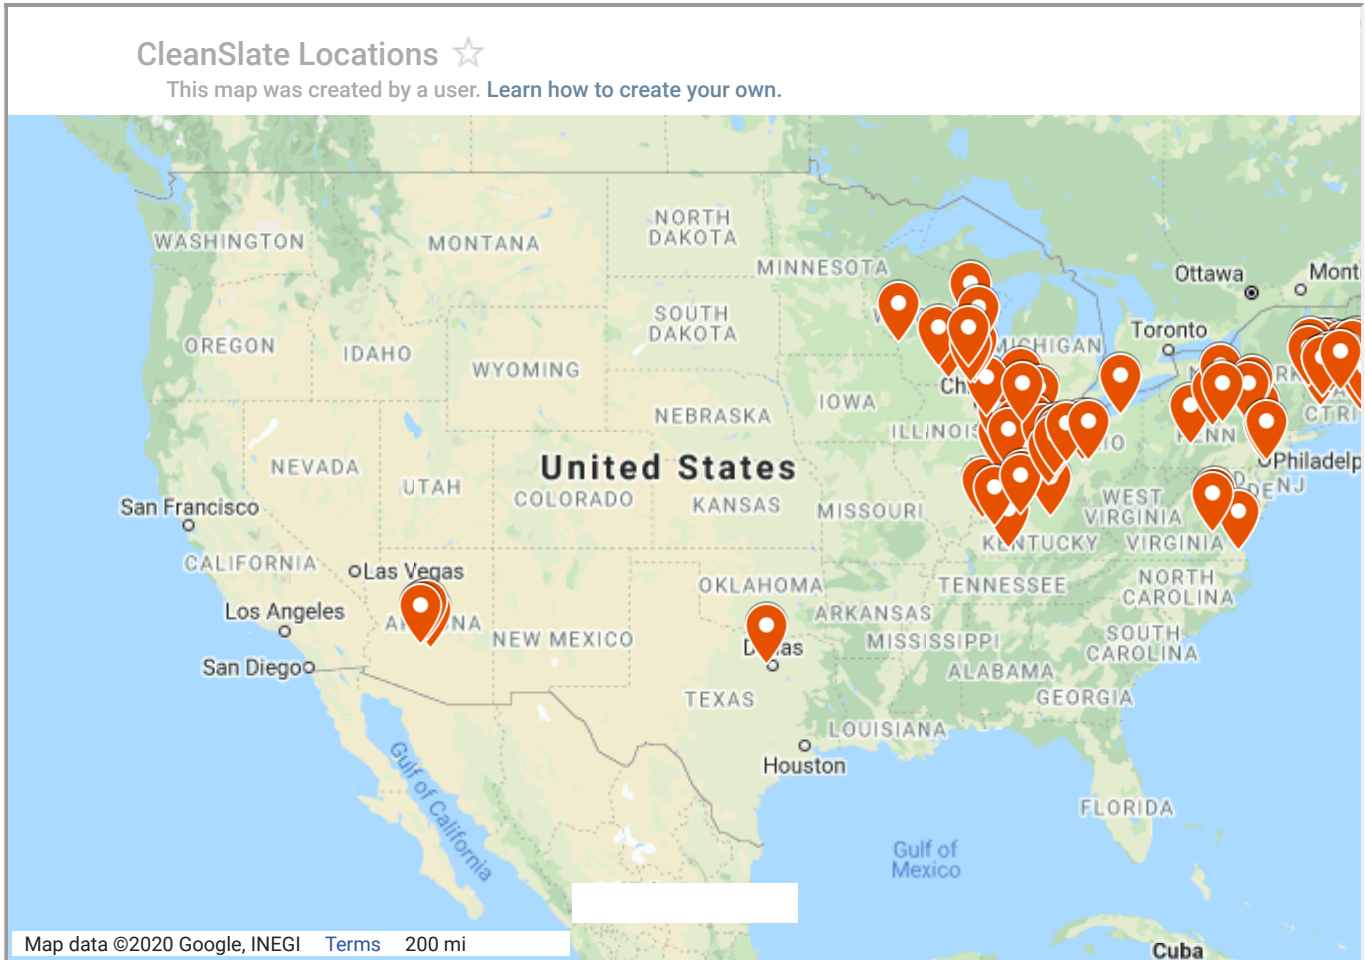

CLEANSLATE CENTER LOCATIONS

ARIZONA	CONNECTICUT	INDIANA
KENTUCKY	MASSACHUSETTS	
PENNSYLVANIA	TEXAS	VI

WISCONSIN

Arizona

Gilbert, AZ

2451 East Baseline Road

Suite 430

Gilbert, AZ 85234