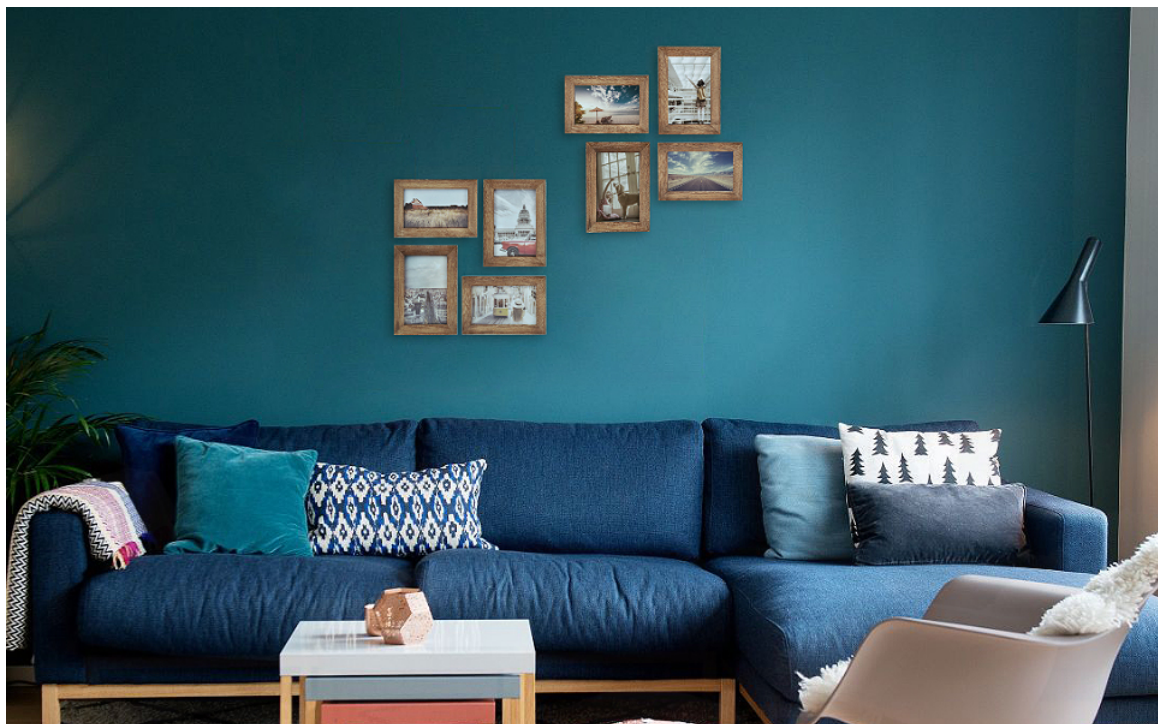

- Our picture Frames are carefully packaged to ensure product safety. We provide a 30-day free return refund.

Product Description

Rustic Wood Frames Makes Attractive Collage Picture Frames

These wood frames features rustic with natural wood grain, 100% natural solid wood. It can be color assort to achieve amazing collage picture frames.

With different color assortment, you can freely design personalized collage ways. Make your wall warmly display your precious memory as well as a perfect decoration.

Ideal Gifts for Family Members, Teachers, Friends and So On

Picture Frames Suitable for Any Events and Special Occasions

Picture frames are good at displaying your emotion, creating atmosphere at some special occasions such as birthday, Mother's Day, Father's Day, wedding, baby shower, graduation party and so on.

WOOD COLLAGE PICTURE FRAMES MAKE YOUR PLAIN WALL VIVID AND HOMELY

As flexible home decorations, picture frames become an important part of our life. They can be ideal gifts for friends, family members, teachers, classmates, colleagues, lovers and so on, expressing our feeling. They help with storing those cherished moments with our loved friends and family, inspiring warm memories.

Product information

Package Dimensions	7.7 x 5.7 x 2.8 inches
Item Weight	1.15 pounds
Manufacturer	TouchTime
Batteries Required	No