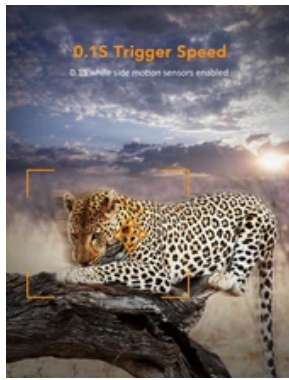

## Xtellar Trail Camera

**\$58.99** ~~\$69.99~~

SALE

ADD TO CART

BUY IT NOW

- **HIGH QUALITY** – The trail camera captures up to 20 Mega Pixel crystal images and full HD 1080P videos. Equipped with an advanced CMOS sensor premium F1.6 great aperture lens and has exclusive imaging optimization algorithm. Can easily take photos or videos of the vivid world of wildlife. (Max capacity 128GB, recommend use 32GB SDHC/Class10 memory cards for the best cost-performance)
- **CLEAR NIGHT VISION & 120° WIDE INSTANT TRIGGER** – The hunting camera equipped with 36pcs high performance infrared no glow 940nm LEDs that function as a flash at night. Flash range up to 82ft. Pre-activated technology with 3 PIR sensors designed enable the game camera has 0.1 second trigger time and 120° motion detective range.
- **TIME LAPSE MODE** – The camera can switch to time lapse mode to automatically take photos or videos according to the set interval. Perfect function for observing cold-blooded animals like snakes, or the process of flowering.
- **ALL CLIMATES & LONG BATTERY LIFE** – IP66 waterproof designed and extreme operation temperature (-4 ~ 140°F) makes the trail camera suitable to all climates and resistant against rain and snow. Extremely long in-field battery life up to 8 months in a stand-by state with 8 AA 1.5V batteries. (Batteries not included)
- **100% SATISFACTION** – Customer satisfaction is always our priority. If you are not happy with the quality or performance of our trail camera, let us know anytime and we will be glad to address your issues, questions, or suggestions.