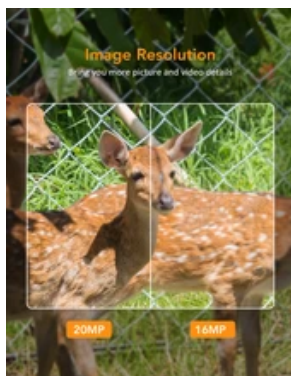

## Xtellar Trail Camera

**\$58.99** ~~\$69.99~~

SALE

ADD TO CART

BUY IT NOW

- **HIGH QUALITY** – The trail camera captures up to 20 Mega Pixel crystal images and full HD 1080P videos. Equipped with an advanced CMOS sensor premium F1.6 great aperture lens and has exclusive imaging optimization algorithm. Can easily take photos or videos of the vivid world of wildlife. (Max capacity 128GB, recommend use 32GB SDHC/Class10 memory cards for the best cost-performance)
- **CLEAR NIGHT VISION & 120° WIDE INSTANT TRIGGER** – The hunting camera equipped with 36pcs high performance infrared no glow 940nm LEDs that function as a flash at night. Flash range up to 82ft. Pre-activated technology with 3 PIR sensors designed enable the game camera has 0.1 second trigger time and 120° motion detective range.
- **TIME LAPSE MODE** – The camera can switch to time lapse mode to automatically take photos or videos according to the set interval. Perfect function for observing cold-blooded animals like snakes, or the process of flowering.
- **ALL CLIMATES & LONG BATTERY LIFE** – IP66 waterproof designed and extreme operation temperature (-4 ~ 140°F) makes the trail camera suitable to all climates and resistant against rain and snow. Extremely long in-field battery life up to 8 months in a stand-by state with 8 AA 1.5V batteries. (Batteries not included)
- **100% SATISFACTION** – Customer satisfaction is always our priority. If you are not happy with the quality or performance of our trail camera, let us know anytime and we will be glad to address your issues, questions, or suggestions.