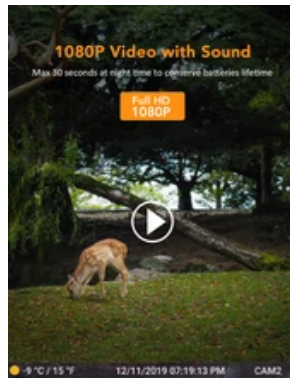

## Xtellar Trail Camera

**\$58.99** ~~\$69.99~~

SALE

ADD TO CART

BUY IT NOW

- **HIGH QUALITY** – The trail camera captures up to 20 Mega Pixel crystal images and full HD 1080P videos. Equipped with an advanced CMOS sensor premium F1.6 great aperture lens and has exclusive imaging optimization algorithm. Can easily take photos or videos of the vivid world of wildlife. (Max capacity 128GB, recommend use 32GB SDHC/Class10 memory cards for the best cost-performance)
- **CLEAR NIGHT VISION & 120° WIDE INSTANT TRIGGER** – The hunting camera equipped with 36pcs high performance infrared no glow 940nm LEDs that function as a flash at night. Flash range up to 82ft. Pre-activated technology with 3 PIR sensors designed enable the game camera has 0.1 second trigger time and 120° motion detective range.
- **TIME LAPSE MODE** – The camera can switch to time lapse mode to automatically take photos or videos according to the set interval. Perfect function for observing cold-blooded animals like snakes, or the process of flowering.
- **ALL CLIMATES & LONG BATTERY LIFE** – IP66 waterproof designed and extreme operation temperature (-4 ~ 140°F) makes the trail camera suitable to all climates and resistant against rain and snow. Extremely long in-field battery life up to 8 months in a stand-by state with 8 AA 1.5V batteries. (Batteries not included)
- **100% SATISFACTION** – Customer satisfaction is always our priority. If you are not happy with the quality or performance of our trail camera, let us know anytime and we will be glad to address your issues, questions, or suggestions.