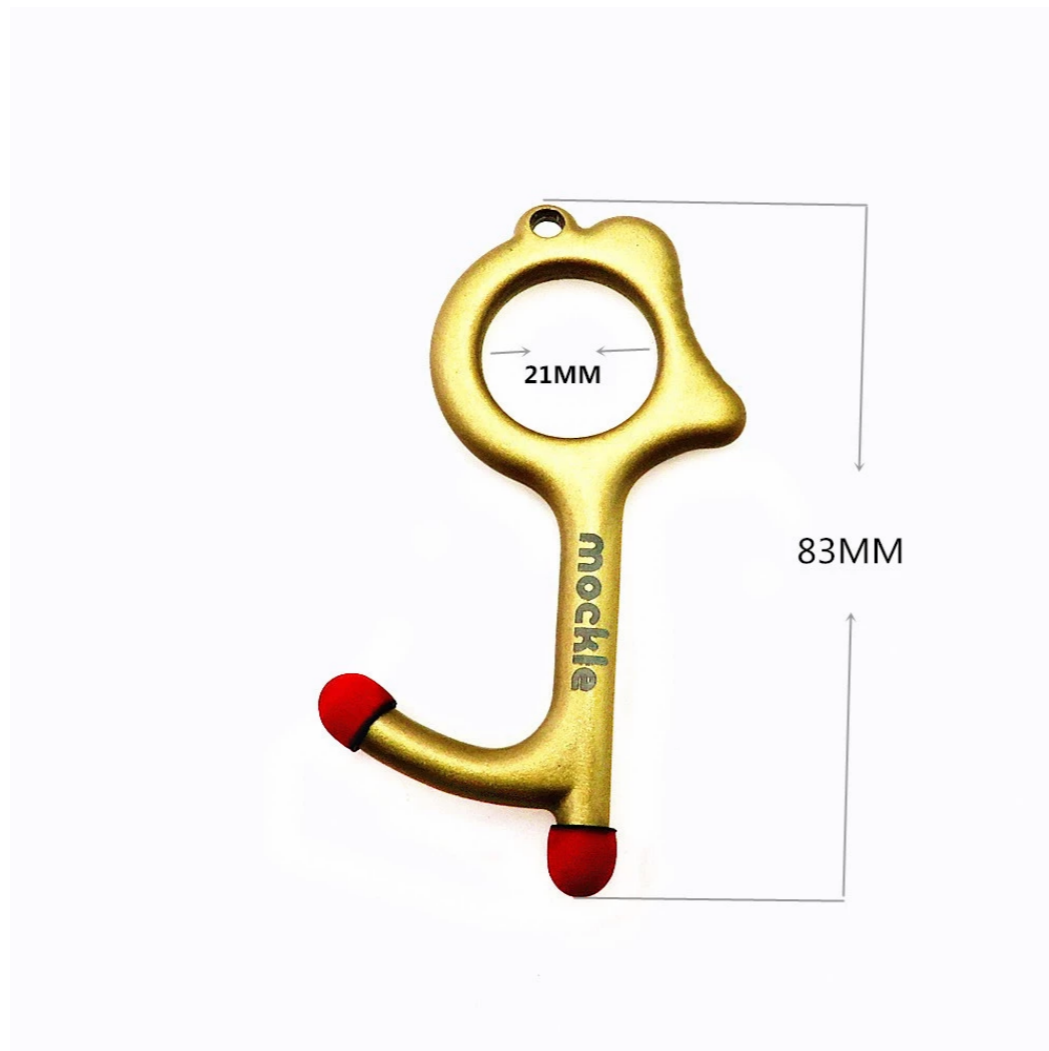

2.Only 30% Deposit,70% before delivery for bulk order, Make Your Floating Capital More Effective.
Others Services	When You Become Our VIP, We will Send Our Latest Samples Freely Along with Your Every Shipment. You Can Enjoy Our Distributor Price and All Your Orders will Have the First Priority to Arrange Production and etc.

Chat Now

Browsing History