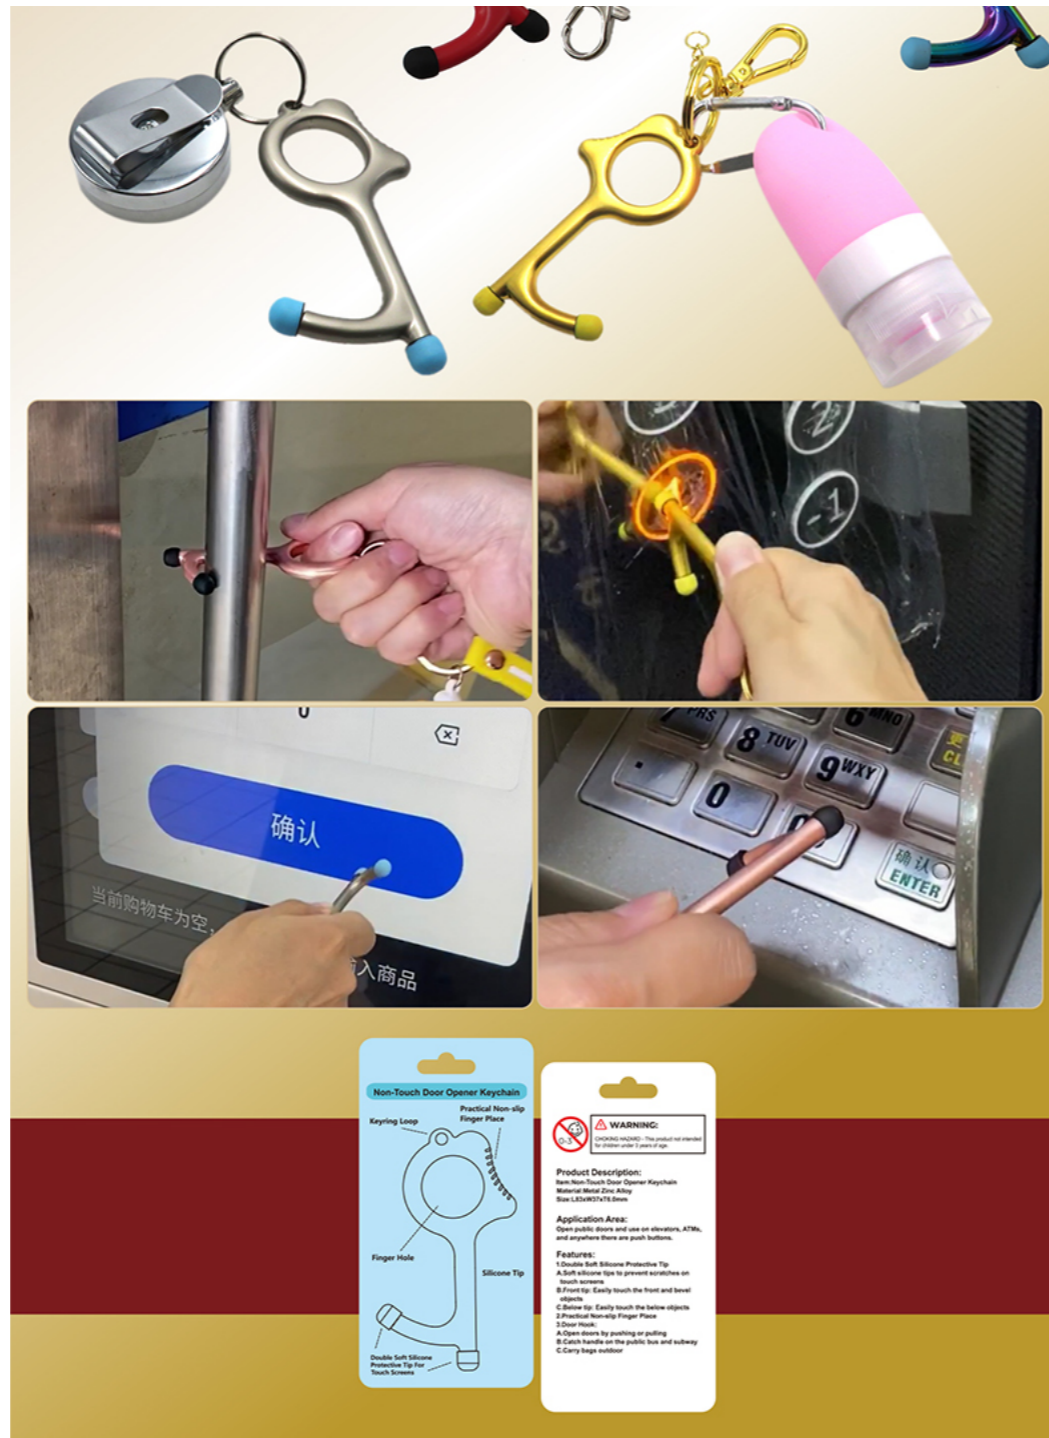

Color, Shape and Logo	Welcome Customized, Let Your Logo Unique.
Size	Make Appointed Size to Match Your Products.
Material	Zinc Alloy, Brass, Iron, and ect. They are all Eco-friendly, Good Health is the Best.
Design and Advise	Free Design and Skilled Support, Put Your Good Ideal into Reality.
Technics	1. Process: Punching,Die Casting,Lathe. 2. Plating Color: Gold, Antique Bronze, Bronze,Matt Gold, Matt Silver, Antique Silver and etc. 3. Logo: Engrave, Emboss, Hollow, Inject, Print, Laster. Our Professional, Your Satisfaction.
Usage	Hand free, no touch to press anywhere and etc.
Sample Time and Bulk Time	Sample Time Around 4-7 Working Days; Bulk Time Around 15-20 Working Days.
Payment Terms	1. T/T, Paypal for small order

Chat Now

Browsing History

TOP