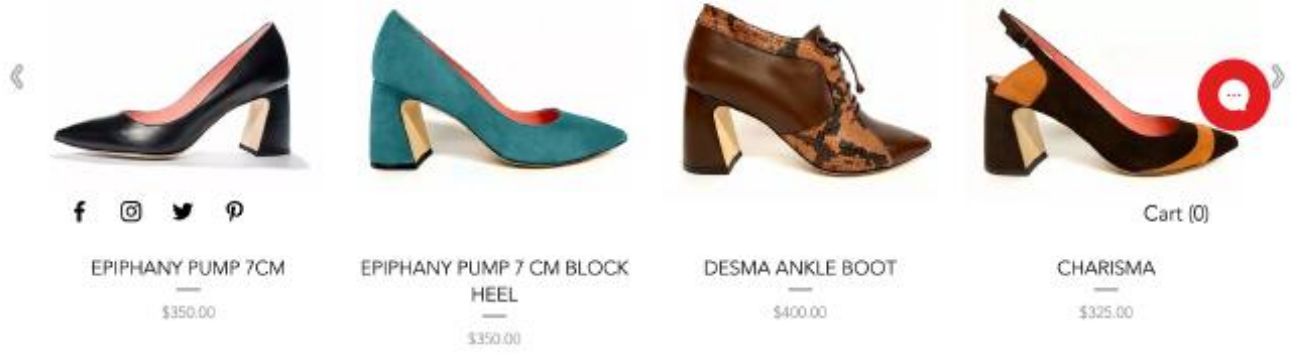

Have you had your Epiphany today?

The Collection

Shop All

[SHOP ALL BOOTS](#)

ZOE BOOT

\$475.00

Add to Cart

M VISIT OUR MEN'S COLLECTION

MARK SCHWARTZ MENS

VISIT WEBSITE

A black banner featuring a large white letter 'M' on the left, followed by the text 'VISIT OUR MEN'S COLLECTION'. Below the 'M' is 'MARK SCHWARTZ MENS'. In the center, there is a white box containing two men's loafers, one brown and one black. Below this box is a white button with the text 'VISIT WEBSITE'.