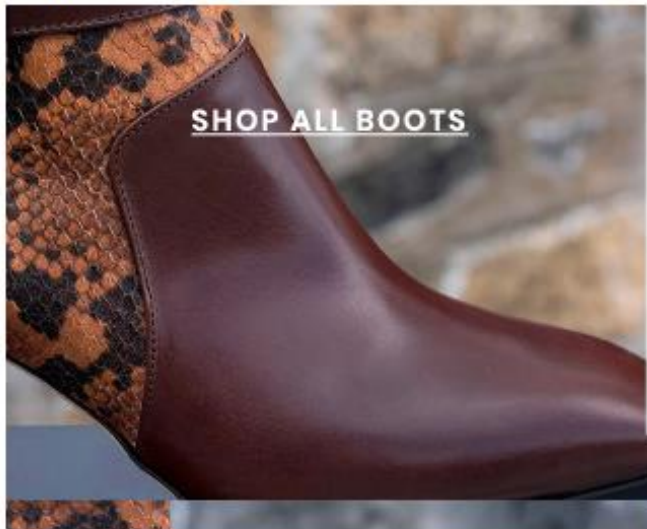

Have you had your Epiphany today?

The Collection

Shop All

[SHOP ALL BOOTS](#)

ZOE BOOT

\$475.00

Add to Cart

M VISIT OUR MEN'S COLLECTION

MARK SCHWARTZ MENS

VISIT WEBSITE

A black banner featuring a large white letter 'M' on the left, followed by the text 'VISIT OUR MEN'S COLLECTION'. Below the 'M' is 'MARK SCHWARTZ MENS'. In the center, there is a white box containing two men's loafers, one brown and one black. Below this box is a white button with the text 'VISIT WEBSITE'.