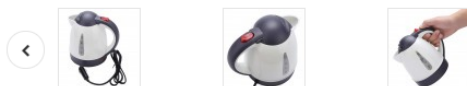

QTY **ADD TO CART**

ASK ABOUT THIS PRODUCT

ADD TO WISHLIST **ADD TO COMPARE**

Description Reviews (0)

Features: