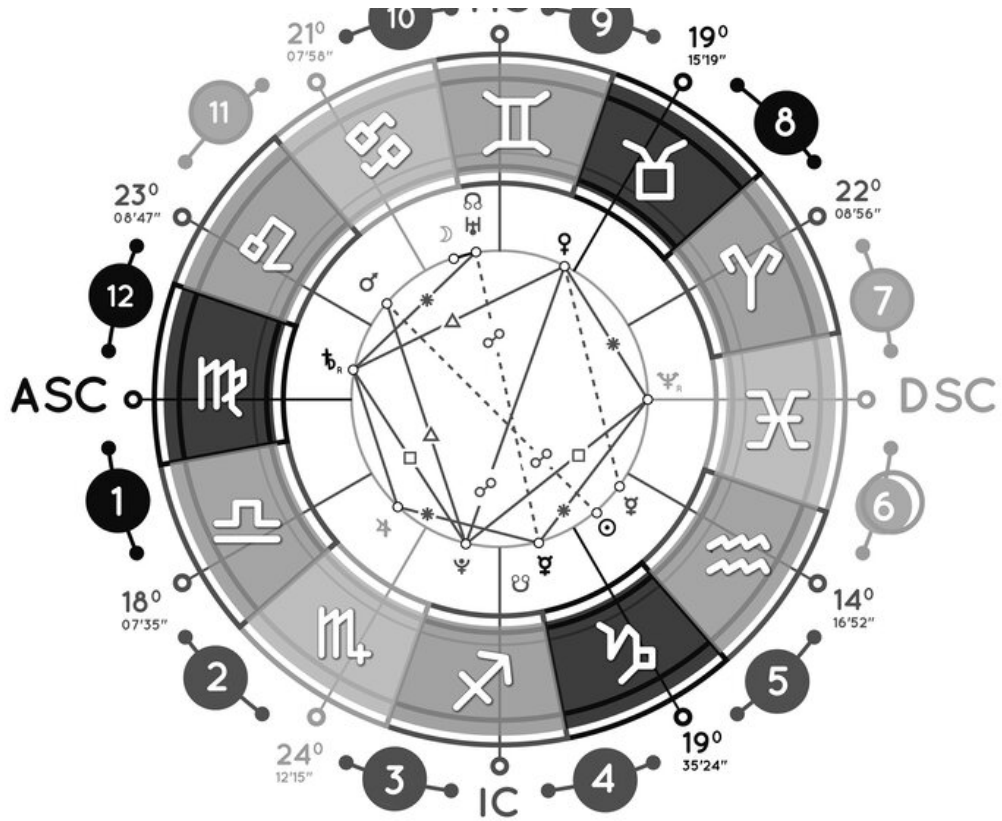

Private Consultation

\$65.00

Astrological Natal Chart

☉ ☽ ♀ ♀ ♂ ♃ ♅ ♆ ♇ ♈ ♉ ♊ ♋ ♌ ♍ ♎ ♏ ♐ ♑ ♒ ♓ △ ♁ ♂ ♀ □ R

Birth Chart Report

\$25.00

Predictive Report

\$25.00