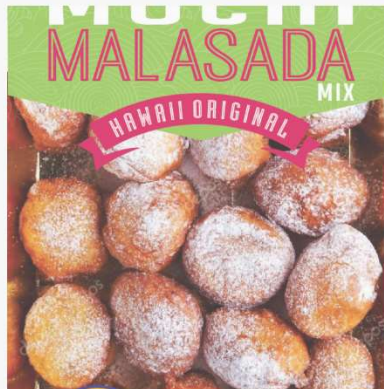

MOTHER'S DAY SPECIAL

Buy 5 get 1 free
Buy 10 get 2 free

Offer is good for any 8 oz. Mochi Foods Mixes. Applied automatically. If you have any preferences, let us know!

05/04/ - 05/11

New & Online Store Only