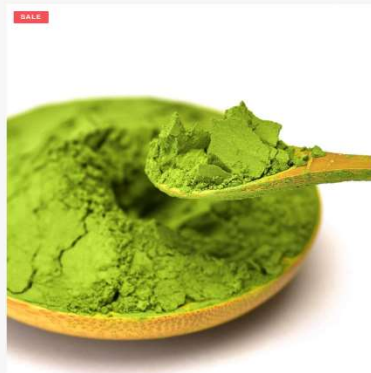

Purple Sweet Potato Mix - 2.2 LBS
\$29.99

Shop Now

Matcha Powder - 1.1 LBS
~~\$29.99~~ \$25.99

Shop Now

Fruit Bursting Popping Boba

Popping Boba - Strawberry
\$19.99

[Shop Now](#)

Popping Boba - Passion Fruit
\$19.99