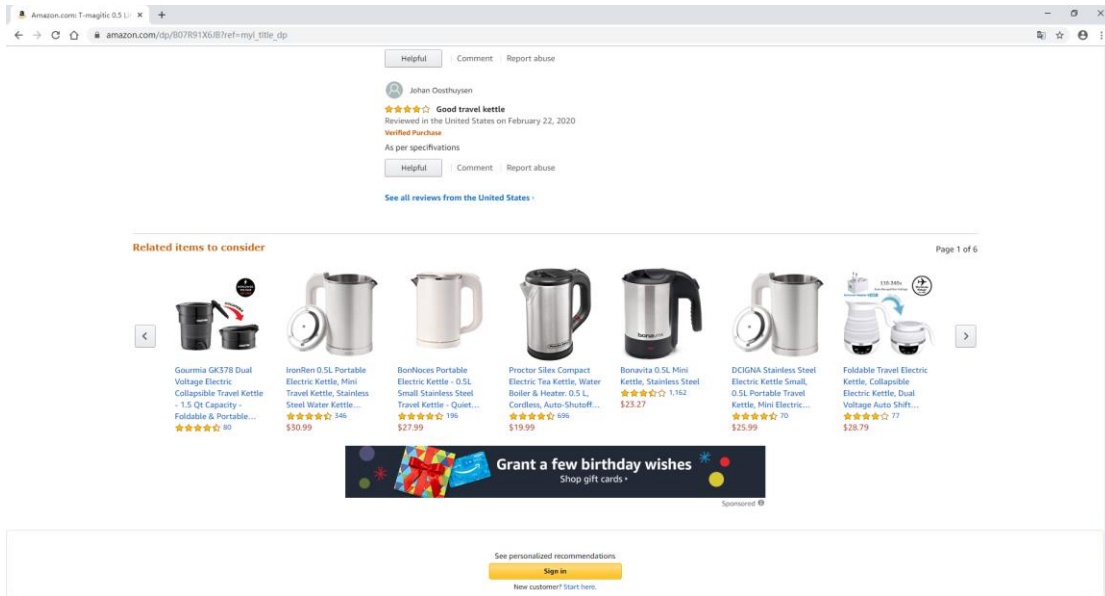

07/26/2020 Amazon.com: T-magitic 0.5 Liter Portable Electric Kettle,110V / 220V Dual Voltage, Little Travel Kettle, Small Size,Mini Kettle - Boiling Water For Coffee, Tea(White)

<https://www.amazon.com/dp/B07R91X6JB?ref=myi_title_dp>

5/6