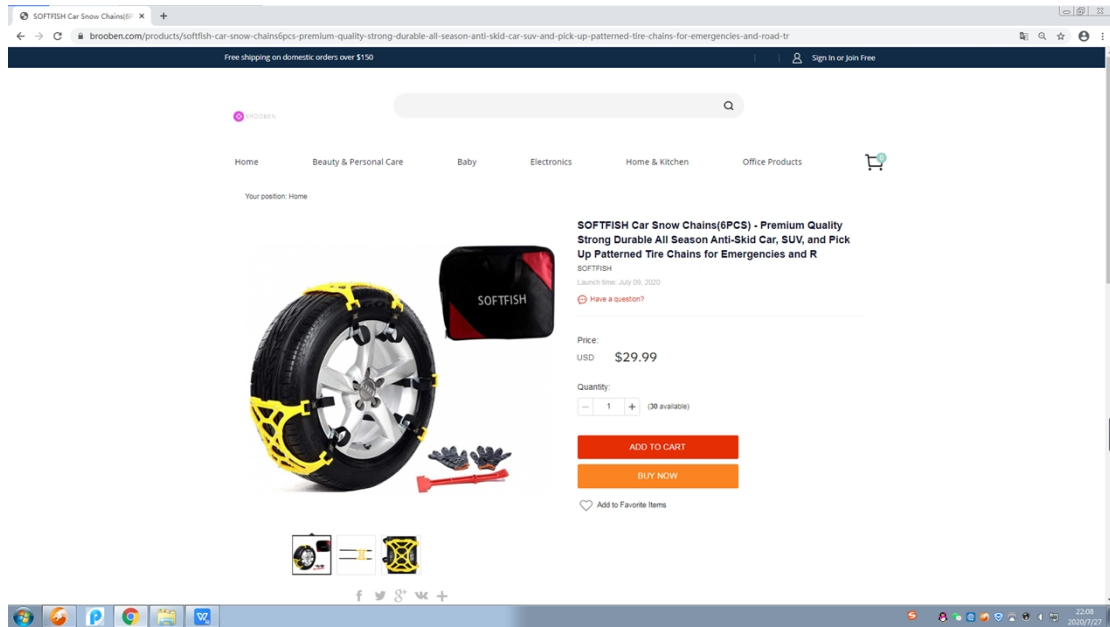

Digital image of applicant selling online.

Sales link of applicant online.

<https://brooben.com/products/softfish-car-snow-chains6pcs-premium-quality-strong-durable-all-season-anti-skid-car-suv-and-pick-up-patterned-tire-chains-for-emergencies-and-road-tr>

Sales record of applicant online.