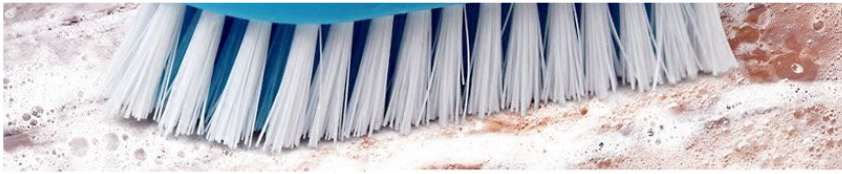

CARE COW Scrubbing brushes Comfort Grip & Flexible Stiff Bristles Heavy Duty for Bathroom Shower Sink Carpet Floor - Pack of 2 (Blue+Green)

★★★★★ 1 Reviews | Write A Review

\$8.16 ~~\$8.99~~

Brand: CARE COW
Product Code: CARE COW-102
Availability: In Stock
Ex Tax: \$8.16

Qty 1

ADD TO CART

Description Reviews (1)

- QUALITY & DURABLE BRISTLES: Scrub Brush boasts extra-tough fibers for easy scrubbing of large areas. Efficiently clean hard-to-clean dirt around your bathroom or kitchen
- COMFORTABLE GRIP: The ergonomically shaped handle makes it easy to apply pressure as you scrub without straining your body. The dual tone design features rubber grooves that make it more comfortable to hold
- APPLY TO ALL SURFACES: The scrub brush head features strength bristles for hard and soft scrubbing of tubs, tile walls, carpet, floor and so on

- **LONG-TERM DURABILITY:** Stiff white bristles firmly attached to brush head; Durable bristles stand up after sustained use; The scrub brush will stand up to the test of time
- **ERGONOMIC DESIGN:** Easy to apply force and allows for heavy duty cleaning. Efficiently clean hard-to-clean dirt around your bathroom or kitchen. The brush air dries quickly.