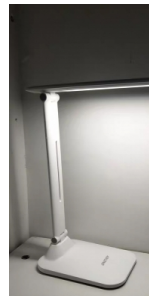

**\$7.99**

ONETJOY Foldable LED wire convenient to carry white desk

**\$31.99**

MEMBER

[WishList](#)

[Order Tracking](#)

[Change Account](#)

[Create an Account](#)