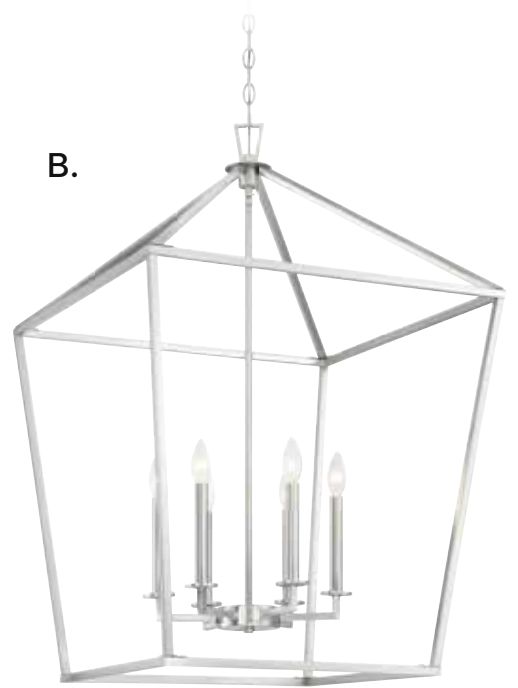

C. 3-320-3-322
3-Light Pendant
Warm Brass Finish
10"W x 15"H
3C 60W
Metal Candle Covers

D. 3-320-3-109
3-Light Pendant
Polished Nickel Finish
10"W x 15"H
3C 60W
Metal Candle Covers

E. 3-320-3-89
3-Light Pendant
Matte Black Finish
10"W x 15"H
3C 60W
Metal Candle Covers

D. 3-321-4-109
4-Light Pendant
Polished Nickel Finish
17"W x 26"H
4C 60W
Metal Candle Covers

E. 3-321-4-89
4-Light Pendant
Matte Black Finish
17"W x 26-1/2"H
4C 60W
Metal Candle Covers

TOWNSEND

A. 3-322-6-44

6-Light Pendant
Classic Bronze Finish
24"W x 36-1/2"H
6C 60W
Metal Candle Covers

B. 3-322-6-SN

6-Light Pendant
Satin Nickel Finish
24"W x 36-1/2"H
6C 60W
Metal Candle Covers

C. 3-322-6-322

6-Light Pendant
Warm Brass Finish
24"W x 36-1/2"H
6C 60W
Metal Candle Covers

D. 3-322-6-109

6-Light Pendant
Polished Nickel Finish
24"W x 36-1/2"H
6C 60W
Metal Candle Covers

E. 3-322-6-89

6-Light Pendant
Matte Black Finish
24"W x 36-1/2"H
6C 60W
Metal Candle Covers

TOWNSEND

A.

B.

C.