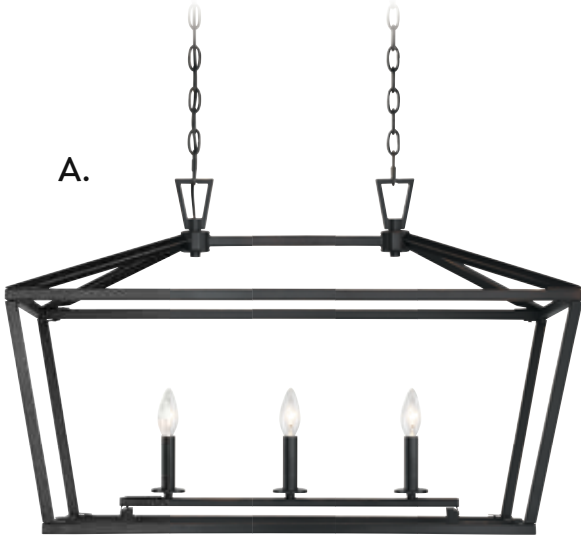

TOWNSEND

A.