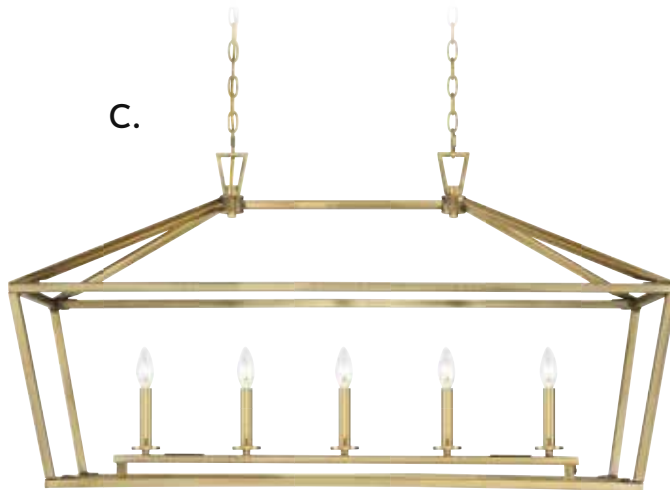

SAVOY HOUSE

ESSENTIALS

2018

TOWNSEND

A. 3-320-3-44
3-Light Pendant
Classic Bronze Finish
10"W x 15"H
3C 60W
Metal Candle Covers

B. 3-320-3-SN
3-Light Pendant
Satin Nickel Finish
10"W x 15"H
3C 60W
Metal Candle Covers

B.

C.

D.

E.

TOWNSEND

A. 3-321-4-44
4-Light Pendant
Classic Bronze Finish
17"W x 26"H
4C 60W
Metal Candle Covers

B. 3-321-4-SN
4-Light Pendant
Satin Nickel Finish
17"W x 26"H
4C 60W
Metal Candle Covers

C. 3-321-4-322
4-Light Pendant
Warm Brass Finish
17"W x 26"H
4C 60W
Metal Candle Covers

TOWNSEND

A.

B.

C.

D.

E.

TOWNSEND

A. 1-324-5-44
5-Light Linear Chandelier
Classic Bronze Finish
44"L x 16"W x 23-1/2"H
5C 60W
Metal Candle Covers

B. 1-324-5-SN
5-Light Linear Chandelier
Satin Nickel Finish
44"L x 16"W x 23-1/2"H
5C 60W
Metal Candle Covers

C. 1-324-5-322
5-Light Linear Chandelier
Warm Brass Finish
44"L x 16"W x 23-1/2"H
5C 60W
Metal Candle Covers