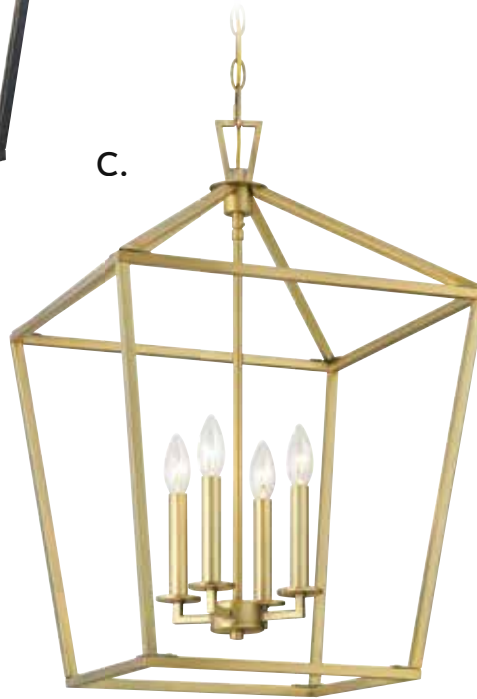

SAVOY HOUSE

ESSENTIALS

2018

TOWNSEND

A. 3-320-3-44
3-Light Pendant
Classic Bronze Finish
10"W x 15"H
3C 60W
Metal Candle Covers

B. 3-320-3-SN
3-Light Pendant
Satin Nickel Finish
10"W x 15"H
3C 60W
Metal Candle Covers

C. 3-320-3-322
3-Light Pendant
Warm Brass Finish
10"W x 15"H
3C 60W
Metal Candle Covers

D. 3-320-3-109
3-Light Pendant
Polished Nickel Finish
10"W x 15"H
3C 60W
Metal Candle Covers

E. 3-320-3-89
3-Light Pendant
Matte Black Finish
10"W x 15"H
3C 60W
Metal Candle Covers

B.

C.

D.

E.

TOWNSEND

A. 3-321-4-44
4-Light Pendant
Classic Bronze Finish
17"W x 26"H
4C 60W
Metal Candle Covers

B. 3-321-4-SN
4-Light Pendant
Satin Nickel Finish
17"W x 26"H
4C 60W
Metal Candle Covers

C. 3-321-4-322
4-Light Pendant
Warm Brass Finish
17"W x 26"H
4C 60W
Metal Candle Covers

D. 3-321-4-109
4-Light Pendant
Polished Nickel Finish
17"W x 26"H
4C 60W
Metal Candle Covers

E. 3-321-4-89
4-Light Pendant
Matte Black Finish
17"W x 26-1/2"H
4C 60W
Metal Candle Covers

TOWNSEND

A. 3-322-6-44