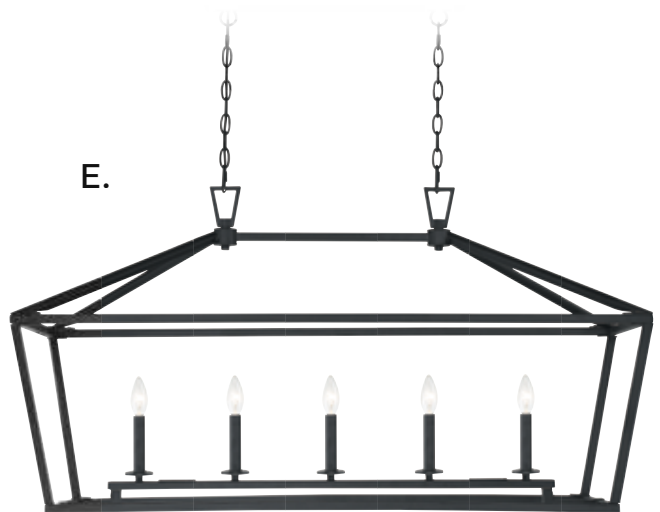

TOWNSEND

A.

B.

C.

D.

E.

TOWNSEND

A. 1-324-5-44
5-Light Linear Chandelier
Classic Bronze Finish
44"L x 16"W x 23-1/2"H
5C 60W
Metal Candle Covers

B. 1-324-5-SN
5-Light Linear Chandelier
Satin Nickel Finish
44"L x 16"W x 23-1/2"H
5C 60W
Metal Candle Covers

C. 1-324-5-322
5-Light Linear Chandelier
Warm Brass Finish
44"L x 16"W x 23-1/2"H
5C 60W
Metal Candle Covers