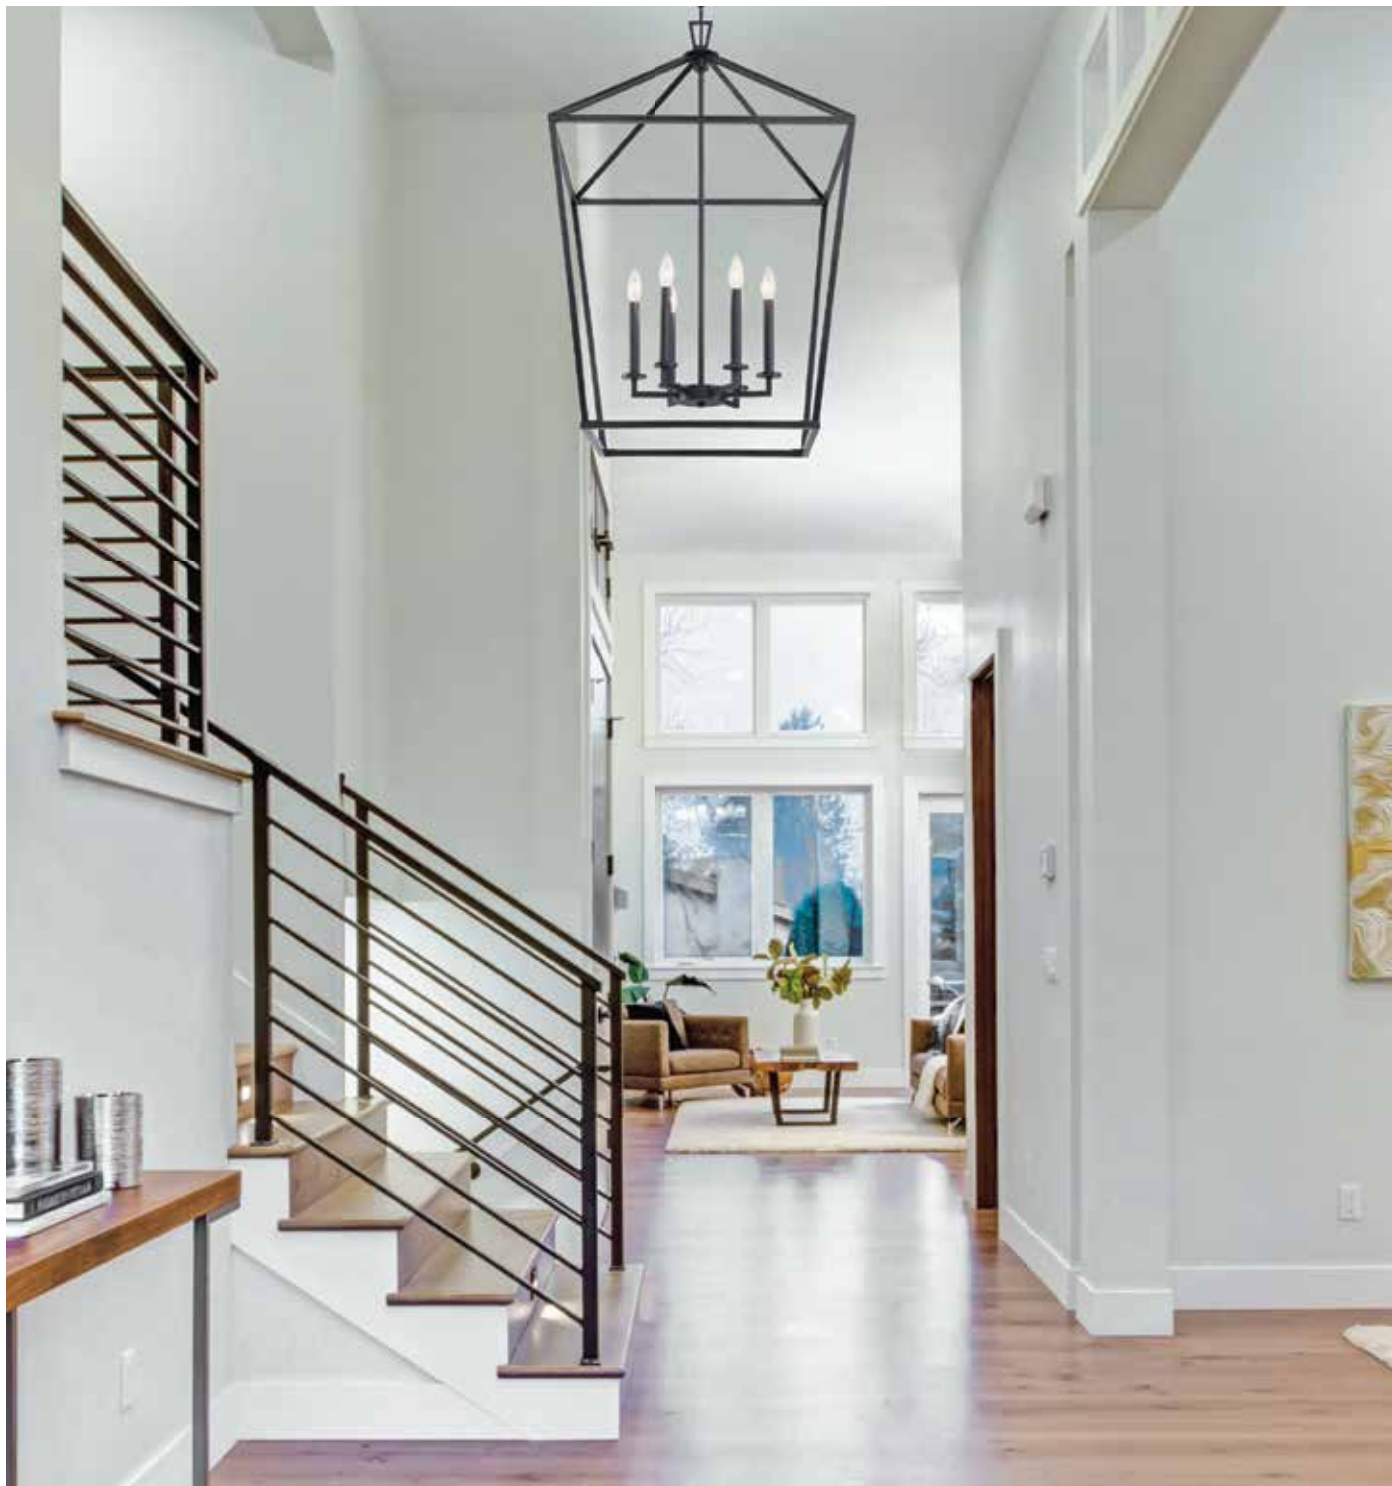

TOWNSEND

A. 3-322-6-44

6-Light Pendant
Classic Bronze Finish
24"W x 36-1/2"H
6C 60W
Metal Candle Covers

B. 3-322-6-SN

6-Light Pendant
Satin Nickel Finish
24"W x 36-1/2"H
6C 60W
Metal Candle Covers

C. 3-322-6-322

6-Light Pendant
Warm Brass Finish
24"W x 36-1/2"H
6C 60W
Metal Candle Covers

D. 3-322-6-109

6-Light Pendant
Polished Nickel Finish
24"W x 36-1/2"H
6C 60W
Metal Candle Covers

E. 3-322-6-89

6-Light Pendant
Matte Black Finish
24"W x 36-1/2"H
6C 60W
Metal Candle Covers