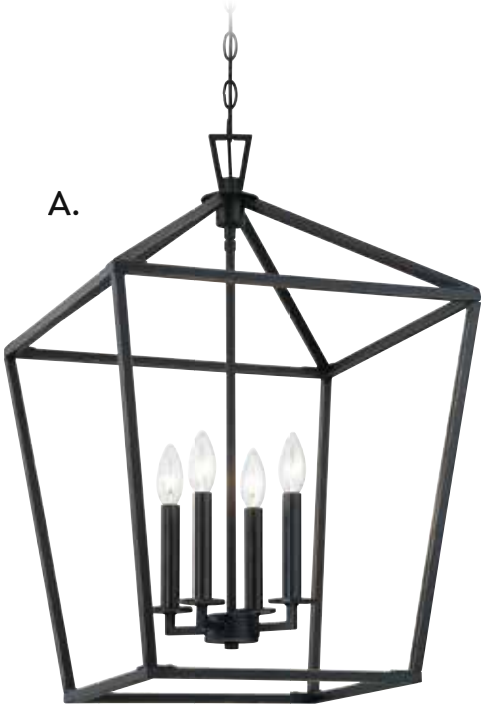

SAVOY HOUSE

ESSENTIALS

2018

TOWNSEND

A. 3-320-3-44
3-Light Pendant
Classic Bronze Finish
10"W x 15"H
3C 60W
Metal Candle Covers

B. 3-320-3-SN
3-Light Pendant
Satin Nickel Finish
10"W x 15"H
3C 60W
Metal Candle Covers

C. 3-320-3-322
3-Light Pendant
Warm Brass Finish
10"W x 15"H
3C 60W
Metal Candle Covers

D. 3-320-3-109
3-Light Pendant
Polished Nickel Finish
10"W x 15"H
3C 60W
Metal Candle Covers

E. 3-320-3-89
3-Light Pendant
Matte Black Finish
10"W x 15"H
3C 60W
Metal Candle Covers

B.

C.

D.

E.

TOWNSEND

A. 3-321-4-44
4-Light Pendant
Classic Bronze Finish
17"W x 26"H
4C 60W
Metal Candle Covers

B. 3-321-4-SN
4-Light Pendant
Satin Nickel Finish
17"W x 26"H
4C 60W
Metal Candle Covers

C. 3-321-4-322
4-Light Pendant
Warm Brass Finish
17"W x 26"H
4C 60W
Metal Candle Covers

D. 3-321-4-109
4-Light Pendant
Polished Nickel Finish
17"W x 26"H
4C 60W
Metal Candle Covers

E. 3-321-4-89
4-Light Pendant
Matte Black Finish
17"W x 26-1/2"H
4C 60W
Metal Candle Covers

TOWNSEND

A. 3-322-6-44