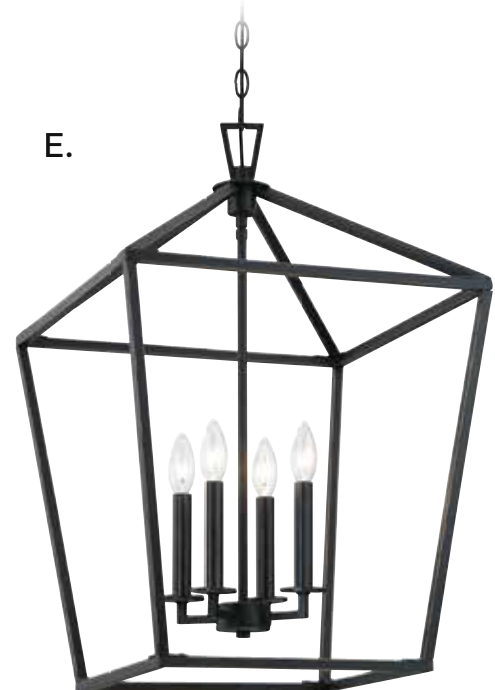

SAVOY HOUSE

ESSENTIALS

2018

TOWNSEND

A. 3-320-3-44
3-Light Pendant
Classic Bronze Finish
10"W x 15"H
3C 60W
Metal Candle Covers

B. 3-320-3-SN
3-Light Pendant
Satin Nickel Finish
10"W x 15"H
3C 60W
Metal Candle Covers

C. 3-320-3-322
3-Light Pendant
Warm Brass Finish
10"W x 15"H
3C 60W
Metal Candle Covers

D. 3-320-3-109
3-Light Pendant
Polished Nickel Finish
10"W x 15"H
3C 60W
Metal Candle Covers

E. 3-320-3-89
3-Light Pendant
Matte Black Finish
10"W x 15"H
3C 60W
Metal Candle Covers

B.

C.

D.

E.

TOWNSEND

A. 3-321-4-44
4-Light Pendant
Classic Bronze Finish
17"W x 26"H
4C 60W
Metal Candle Covers

B. 3-321-4-SN
4-Light Pendant
Satin Nickel Finish
17"W x 26"H
4C 60W
Metal Candle Covers

C. 3-321-4-322
4-Light Pendant
Warm Brass Finish
17"W x 26"H
4C 60W
Metal Candle Covers

D. 3-321-4-109
4-Light Pendant
Polished Nickel Finish
17"W x 26"H
4C 60W
Metal Candle Covers

E. 3-321-4-89
4-Light Pendant
Matte Black Finish
17"W x 26-1/2"H
4C 60W
Metal Candle Covers

TOWNSEND

A. 3-322-6-44