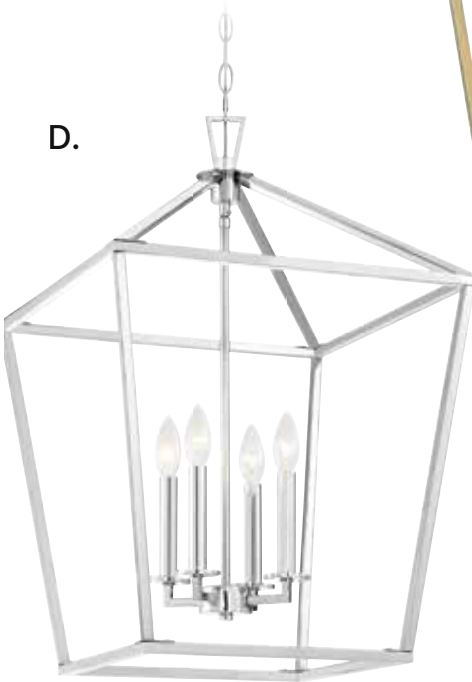

SAVOY HOUSE

ESSENTIALS

2018

TOWNSEND

A. 3-320-3-44
3-Light Pendant
Classic Bronze Finish
10"W x 15"H
3C 60W
Metal Candle Covers

B. 3-320-3-SN
3-Light Pendant
Satin Nickel Finish
10"W x 15"H
3C 60W
Metal Candle Covers

C. 3-320-3-322
3-Light Pendant
Warm Brass Finish
10"W x 15"H
3C 60W
Metal Candle Covers

D. 3-320-3-109
3-Light Pendant
Polished Nickel Finish
10"W x 15"H
3C 60W
Metal Candle Covers

E. 3-320-3-89
3-Light Pendant
Matte Black Finish
10"W x 15"H
3C 60W
Metal Candle Covers

B.

C.

D.

E.

TOWNSEND

A. 3-321-4-44
4-Light Pendant
Classic Bronze Finish
17"W x 26"H
4C 60W
Metal Candle Covers

B. 3-321-4-SN
4-Light Pendant
Satin Nickel Finish
17"W x 26"H
4C 60W
Metal Candle Covers

C. 3-321-4-322
4-Light Pendant
Warm Brass Finish
17"W x 26"H
4C 60W
Metal Candle Covers

D. 3-321-4-109
4-Light Pendant
Polished Nickel Finish
17"W x 26"H
4C 60W
Metal Candle Covers

E. 3-321-4-89
4-Light Pendant
Matte Black Finish
17"W x 26-1/2"H
4C 60W
Metal Candle Covers

TOWNSEND

A. 3-322-6-44