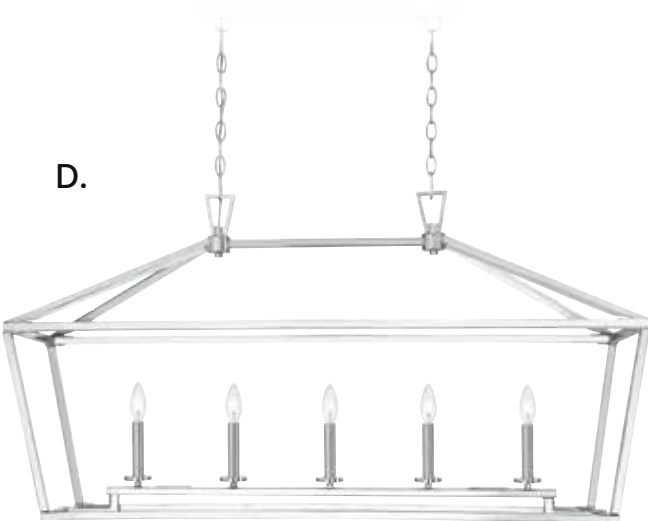

TOWNSEND

A.

B.

C.

D.

E.

TOWNSEND

A. 1-324-5-44
5-Light Linear Chandelier
Classic Bronze Finish
44"L x 16"W x 23-1/2"H
5C 60W
Metal Candle Covers

B. 1-324-5-SN
5-Light Linear Chandelier
Satin Nickel Finish
44"L x 16"W x 23-1/2"H
5C 60W
Metal Candle Covers

C. 1-324-5-322
5-Light Linear Chandelier
Warm Brass Finish
44"L x 16"W x 23-1/2"H
5C 60W
Metal Candle Covers