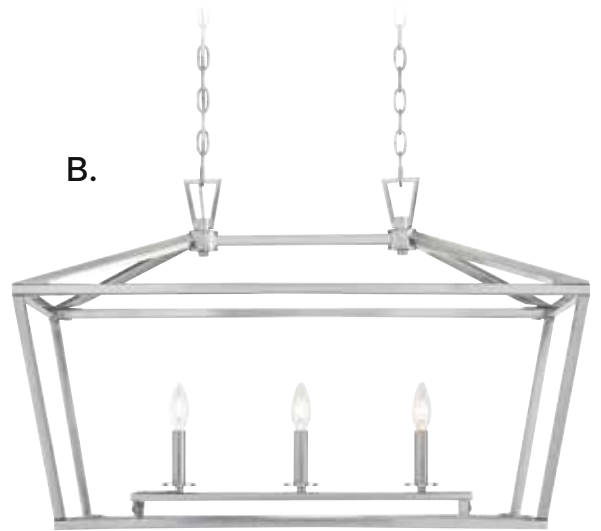

C. 1-323-3-322

3-Light Linear Chandelier
Warm Brass Finish
32"L x 16"W x 21"H
3C 60W
Metal Candle Covers

D. 1-323-3-109

3-Light Linear Chandelier
Polished Nickel Finish
32"L x 16"W x 21"H
3C 60W
Metal Candle Covers

E. 1-323-3-89

3-Light Linear Chandelier
Matte Black Finish
32"L x 16"W x 21"H
3C 60W
Metal Candle Covers

TOWNSEND

A.

B.

C.

D.

E.