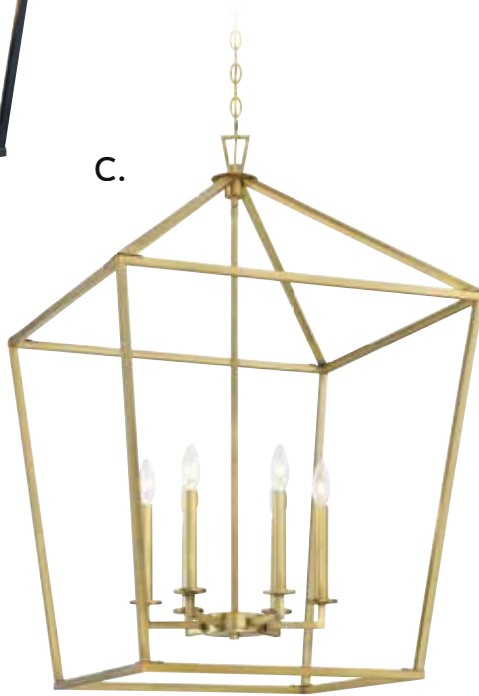

SAVOY HOUSE

ESSENTIALS

2018

TOWNSEND

A. 3-320-3-44
3-Light Pendant
Classic Bronze Finish
10"W x 15"H
3C 60W
Metal Candle Covers

B. 3-320-3-SN
3-Light Pendant
Satin Nickel Finish
10"W x 15"H
3C 60W
Metal Candle Covers

B.

C.

D.

E.

TOWNSEND

A. 3-321-4-44
4-Light Pendant
Classic Bronze Finish
17"W x 26"H
4C 60W
Metal Candle Covers

B. 3-321-4-SN
4-Light Pendant
Satin Nickel Finish
17"W x 26"H
4C 60W
Metal Candle Covers

C. 3-321-4-322
4-Light Pendant
Warm Brass Finish
17"W x 26"H
4C 60W
Metal Candle Covers

6-Light Pendant
Classic Bronze Finish
24"W x 36-1/2"H
6C 60W
Metal Candle Covers

B. 3-322-6-SN

6-Light Pendant
Satin Nickel Finish
24"W x 36-1/2"H
6C 60W
Metal Candle Covers

C. 3-322-6-322

6-Light Pendant
Warm Brass Finish
24"W x 36-1/2"H
6C 60W
Metal Candle Covers

D. 3-322-6-109

6-Light Pendant
Polished Nickel Finish
24"W x 36-1/2"H
6C 60W
Metal Candle Covers

E. 3-322-6-89

6-Light Pendant
Matte Black Finish
24"W x 36-1/2"H
6C 60W
Metal Candle Covers

TOWNSEND

A.

B.

C.