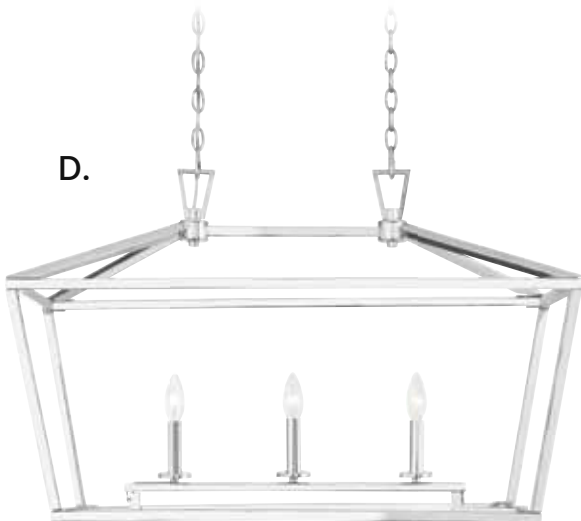

C. 1-323-3-322

3-Light Linear Chandelier
Warm Brass Finish
32"L x 16"W x 21"H
3C 60W
Metal Candle Covers

D. 1-323-3-109

3-Light Linear Chandelier
Polished Nickel Finish
32"L x 16"W x 21"H
3C 60W
Metal Candle Covers

E. 1-323-3-89

3-Light Linear Chandelier
Matte Black Finish
32"L x 16"W x 21"H
3C 60W
Metal Candle Covers

TOWNSEND

A.

B.

C.

D.

E.