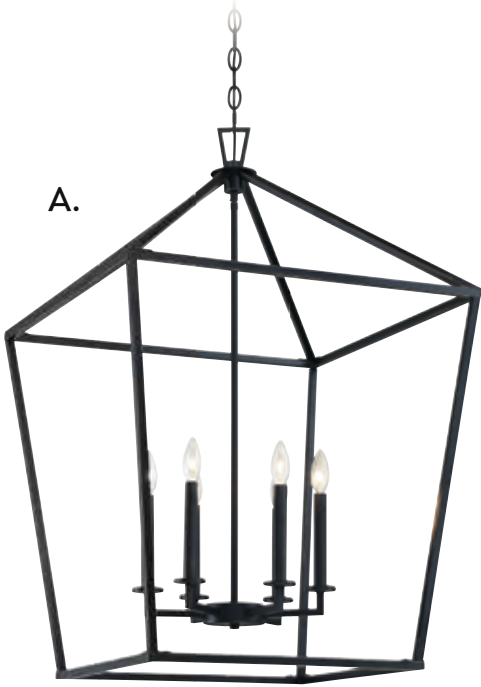

SAVOY HOUSE

ESSENTIALS

2018

TOWNSEND

A. 3-320-3-44
3-Light Pendant
Classic Bronze Finish
10"W x 15"H
3C 60W
Metal Candle Covers

B. 3-320-3-SN
3-Light Pendant
Satin Nickel Finish
10"W x 15"H
3C 60W
Metal Candle Covers

B.

C.

D.

E.

TOWNSEND

A. 3-321-4-44
4-Light Pendant
Classic Bronze Finish
17"W x 26"H
4C 60W
Metal Candle Covers

B. 3-321-4-SN
4-Light Pendant
Satin Nickel Finish
17"W x 26"H
4C 60W
Metal Candle Covers

C. 3-321-4-322
4-Light Pendant
Warm Brass Finish
17"W x 26"H
4C 60W
Metal Candle Covers

6-Light Pendant
Classic Bronze Finish
24"W x 36-1/2"H
6C 60W
Metal Candle Covers

B. 3-322-6-SN

6-Light Pendant
Satin Nickel Finish
24"W x 36-1/2"H
6C 60W
Metal Candle Covers

C. 3-322-6-322

6-Light Pendant
Warm Brass Finish
24"W x 36-1/2"H
6C 60W
Metal Candle Covers

D. 3-322-6-109

6-Light Pendant
Polished Nickel Finish
24"W x 36-1/2"H
6C 60W
Metal Candle Covers

E. 3-322-6-89

6-Light Pendant
Matte Black Finish
24"W x 36-1/2"H
6C 60W
Metal Candle Covers

TOWNSEND

A.

B.

C.