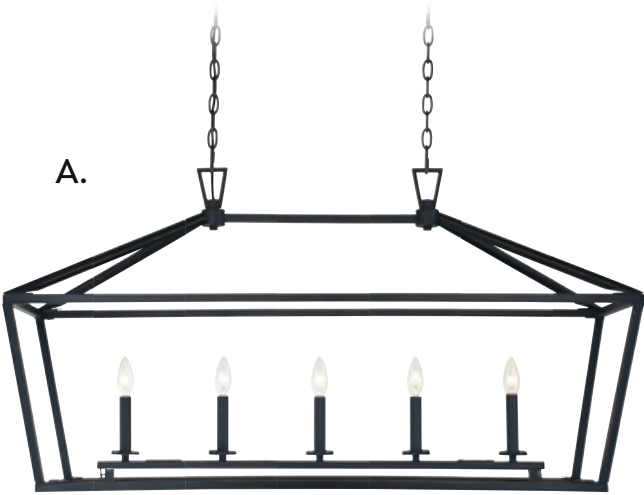

C. 1-323-3-322

3-Light Linear Chandelier
Warm Brass Finish
32"L x 16"W x 21"H
3C 60W
Metal Candle Covers

D. 1-323-3-109

3-Light Linear Chandelier
Polished Nickel Finish
32"L x 16"W x 21"H
3C 60W
Metal Candle Covers

E. 1-323-3-89

3-Light Linear Chandelier
Matte Black Finish
32"L x 16"W x 21"H
3C 60W
Metal Candle Covers

TOWNSEND

A.

B.

C.

D.

E.

TOWNSEND

A.

B.

C.

D.

E.

TOWNSEND

A. 1-324-5-44
5-Light Linear Chandelier
Classic Bronze Finish
44"L x 16"W x 23-1/2"H
5C 60W
Metal Candle Covers