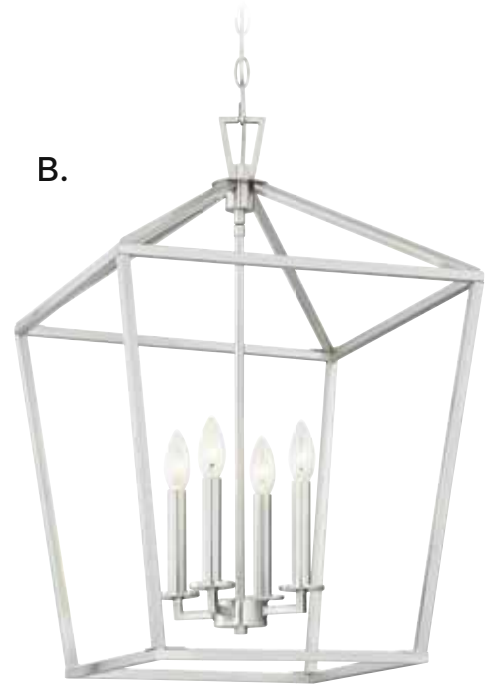

SAVOY HOUSE

ESSENTIALS

2018

TOWNSEND

A. 3-320-3-44
3-Light Pendant
Classic Bronze Finish
10"W x 15"H
3C 60W
Metal Candle Covers

B. 3-320-3-SN
3-Light Pendant
Satin Nickel Finish
10"W x 15"H
3C 60W
Metal Candle Covers

C. 3-320-3-322
3-Light Pendant
Warm Brass Finish
10"W x 15"H
3C 60W
Metal Candle Covers

D. 3-320-3-109
3-Light Pendant
Polished Nickel Finish
10"W x 15"H
3C 60W
Metal Candle Covers

E. 3-320-3-89
3-Light Pendant
Matte Black Finish
10"W x 15"H
3C 60W
Metal Candle Covers

B.

C.

D.

E.

TOWNSEND

A. 3-321-4-44
4-Light Pendant
Classic Bronze Finish
17"W x 26"H
4C 60W
Metal Candle Covers

B. 3-321-4-SN
4-Light Pendant
Satin Nickel Finish
17"W x 26"H
4C 60W
Metal Candle Covers

C. 3-321-4-322
4-Light Pendant
Warm Brass Finish
17"W x 26"H
4C 60W
Metal Candle Covers

D. 3-321-4-109
4-Light Pendant
Polished Nickel Finish
17"W x 26"H
4C 60W
Metal Candle Covers

E. 3-321-4-89
4-Light Pendant
Matte Black Finish
17"W x 26-1/2"H
4C 60W
Metal Candle Covers

TOWNSEND

A. 3-322-6-44