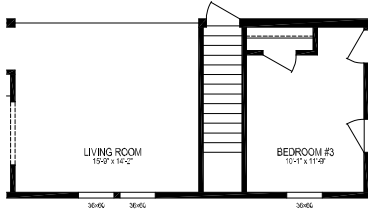

OPTIONAL BASEMENT STAIRWELL