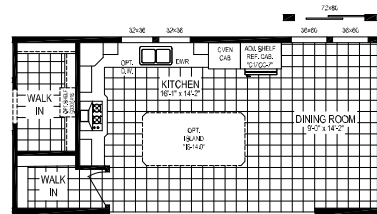

OPTIONAL BASEMENT STAIRWELL

Heritage Collection
Learn about this collection:

Closest Heritage Retailers

Christopher Stoller
415 Wesley #1
Oak Park, IL 60302
773-746-3163
457.6 miles ([Get Directions](#))

Creative Horizons dba Turn Key Homes
7402 Poplar Drive
Waterford, WI 53185
262-662-5570
525.5 miles ([Get Directions](#))

Davis Homes
2200 E Washington St
Mt. Pleasant, IA 52641
(319) 986-6198
530.7 miles ([Get Directions](#))

Change Location

Enter ZIP or City/State

Submit