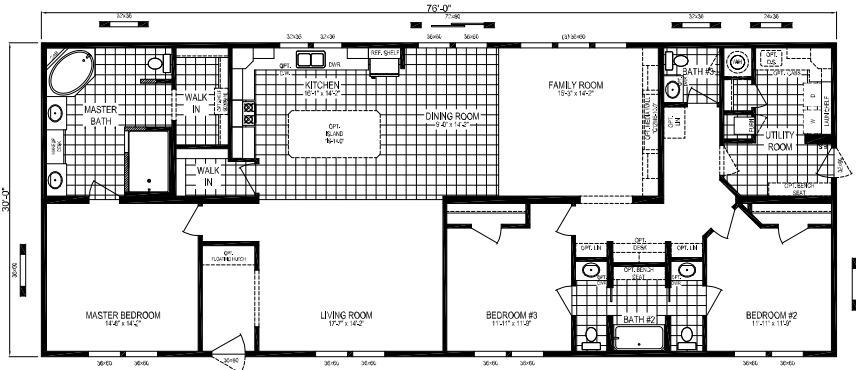

Heritage Collection

Franklin MODEL: 7630-9051
2,280 sq. ft. | Dimensions: 76 x 30 | 3 bedrooms | 3 bathrooms

OPTIONAL RECESSED ENTRY