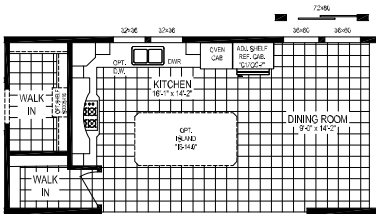

OPTIONAL RECESSED ENTRY

Heritage Collection
Learn about this collection:

Closest Heritage Retailers

Christopher Stoller
415 Wesley #1
Oak Park, IL 60302
773-746-3163
457.6 miles ([Get Directions](#))

Creative Horizons dba Turn Key Homes
7402 Poplar Drive
Waterford, WI 53185
262-662-5570
525.5 miles ([Get Directions](#))

Davis Homes
2200 E Washington St
Mt. Pleasant, IA 52641
(319) 986-6198
530.7 miles ([Get Directions](#))

Change Location

Enter ZIP or City/State

Submit