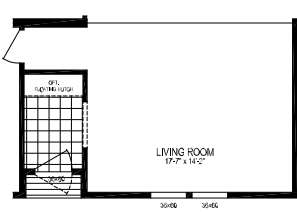

Heritage Collection

Franklin MODEL: 7630-9051
2,280 sq. ft. | Dimensions: 76 x 30 | 3 bedrooms | 3 bathrooms

OPTIONAL RECESSED ENTRY