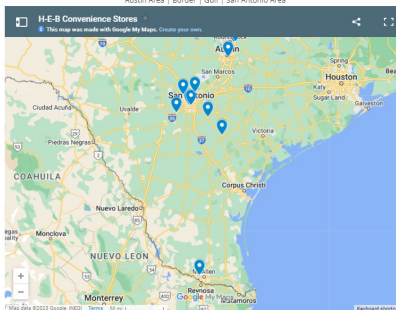

Convenience Stores

- Overview
- Austin Locations
- Border Locations
- Gulf Locations
- San Antonio Locations

H-E-B Convenience Stores

Locations Around Texas

Austin Area | Border | Gulf | San Antonio Area

Austin Area

Riverside H-E-B Convenience Store

2512 E. Riverside Dr.,
Austin, TX 78741

Phone: (512) 448-3513

Hours of Operation:
6 a.m. to 11 p.m.

Features:
ATM
Car Wash
Fresh Sushi

Round Rock H-E-B Convenience Store

3780 Gattis School Rd.,
Round Rock, TX 78664

Phone: (512) 246-3215

Hours of Operation:
6 a.m. to 12 a.m.

Features:
ATM
Car Wash
Diesel

Hutto H-E-B Convenience Store

5008 Gattis School Rd.,
Hutto, TX 78634

Phone: (512) 520-1200

Border

Mission H-E-B Convenience Store

2216 North Conway,
Mission, TX 78572

Phone: (956) 424-7947

Hours of Operation:
6 a.m. to 11:00 p.m.

Features:
ATM
Car Wash
Fresh Sushi

Gulf Area