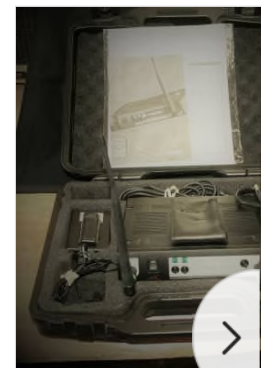

Preferred Seller

Quick Responder

Quick Shipper

Message Seller

Payment & Returns

About This Listing

Works Great Peavey PCXU-302 Wireless System UHF MH/Hi Frequency With a Lapel Mic Frequency in the 900 MHZ Range comes complete with Case

Payment & Returns

Reviews of this Shop (183) 98% positive

Product Specs

Reverb Protection
Simple Returns, Secure Transactions, Human Support
[Learn more](#)

Secure Checkout
At Reverb, your safety and security is our priority.

Similar Listings

$199.99

Brand New

Free Shipping

14-Day Return Policy

$159.99

Brand New

Free Shipping

14-Day Return Policy

$319

Brand New

Free 2-Day Shipping

14-Day Return Policy

$224.99

Brand New

Free Shipping

14-Day Return Policy

Recently Viewed Listings

Need help?