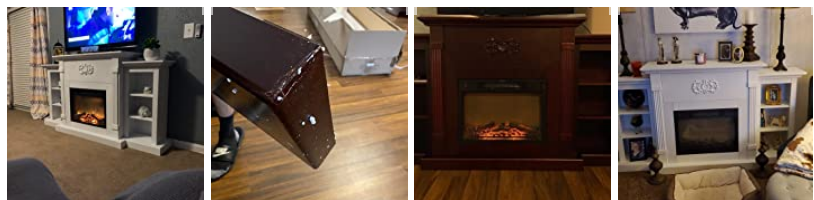

Shipping	FREE Shipping. Details	FREE Shipping	FREE Shipping. Details	FREE Shipping
Sold By	Amazon.com	Electric Fireplaces Direct Outlet	Amazon.com	Electric Fireplaces Direct Outlet
Are batteries included?	No	No	Yes	—
Color	Cherry	—	Autumm Oak	Smoky Gray Stone
Is Assembly Required?	Yes	No	No	Yes
Material	Plastic	Wood	Oak	Wood
Number of Items	1	1	1	1
Style	Modern & Contemporary	Remote Control	Traditional	—

Sponsored

Customer Questions & Answers

[See questions and answers](#)

Customer reviews

3.7 out of 5

29 global ratings

5 star ☐ 49%

4 star ☐ 7%

3 star ☐ 19%

☐

Reviews with images

[See all customer images](#)