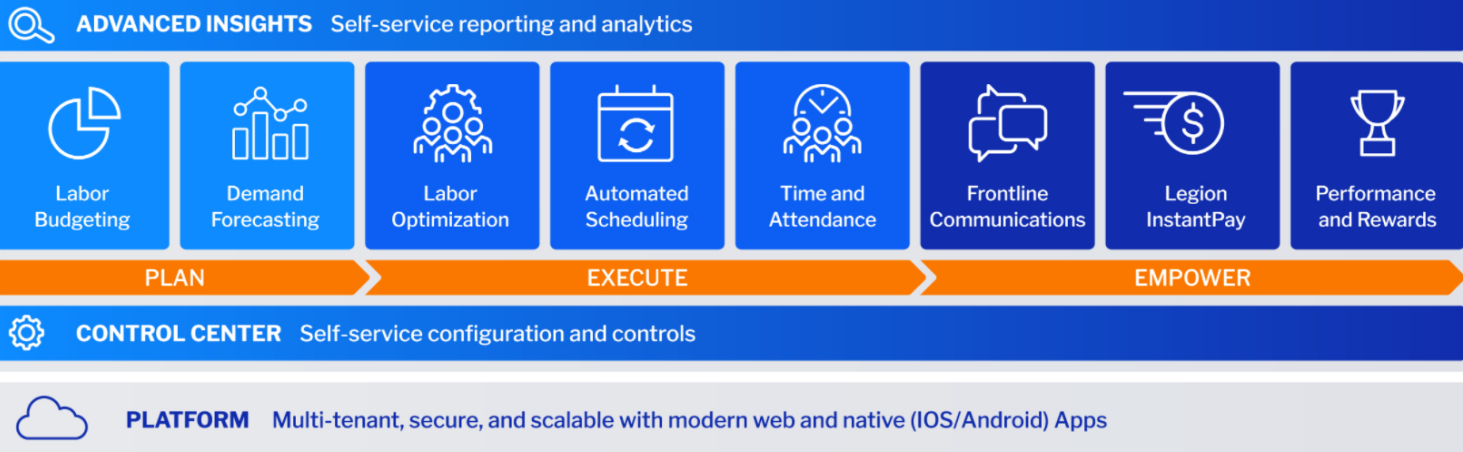

LEGION AI-POWERED WORKFORCE MANAGEMENT