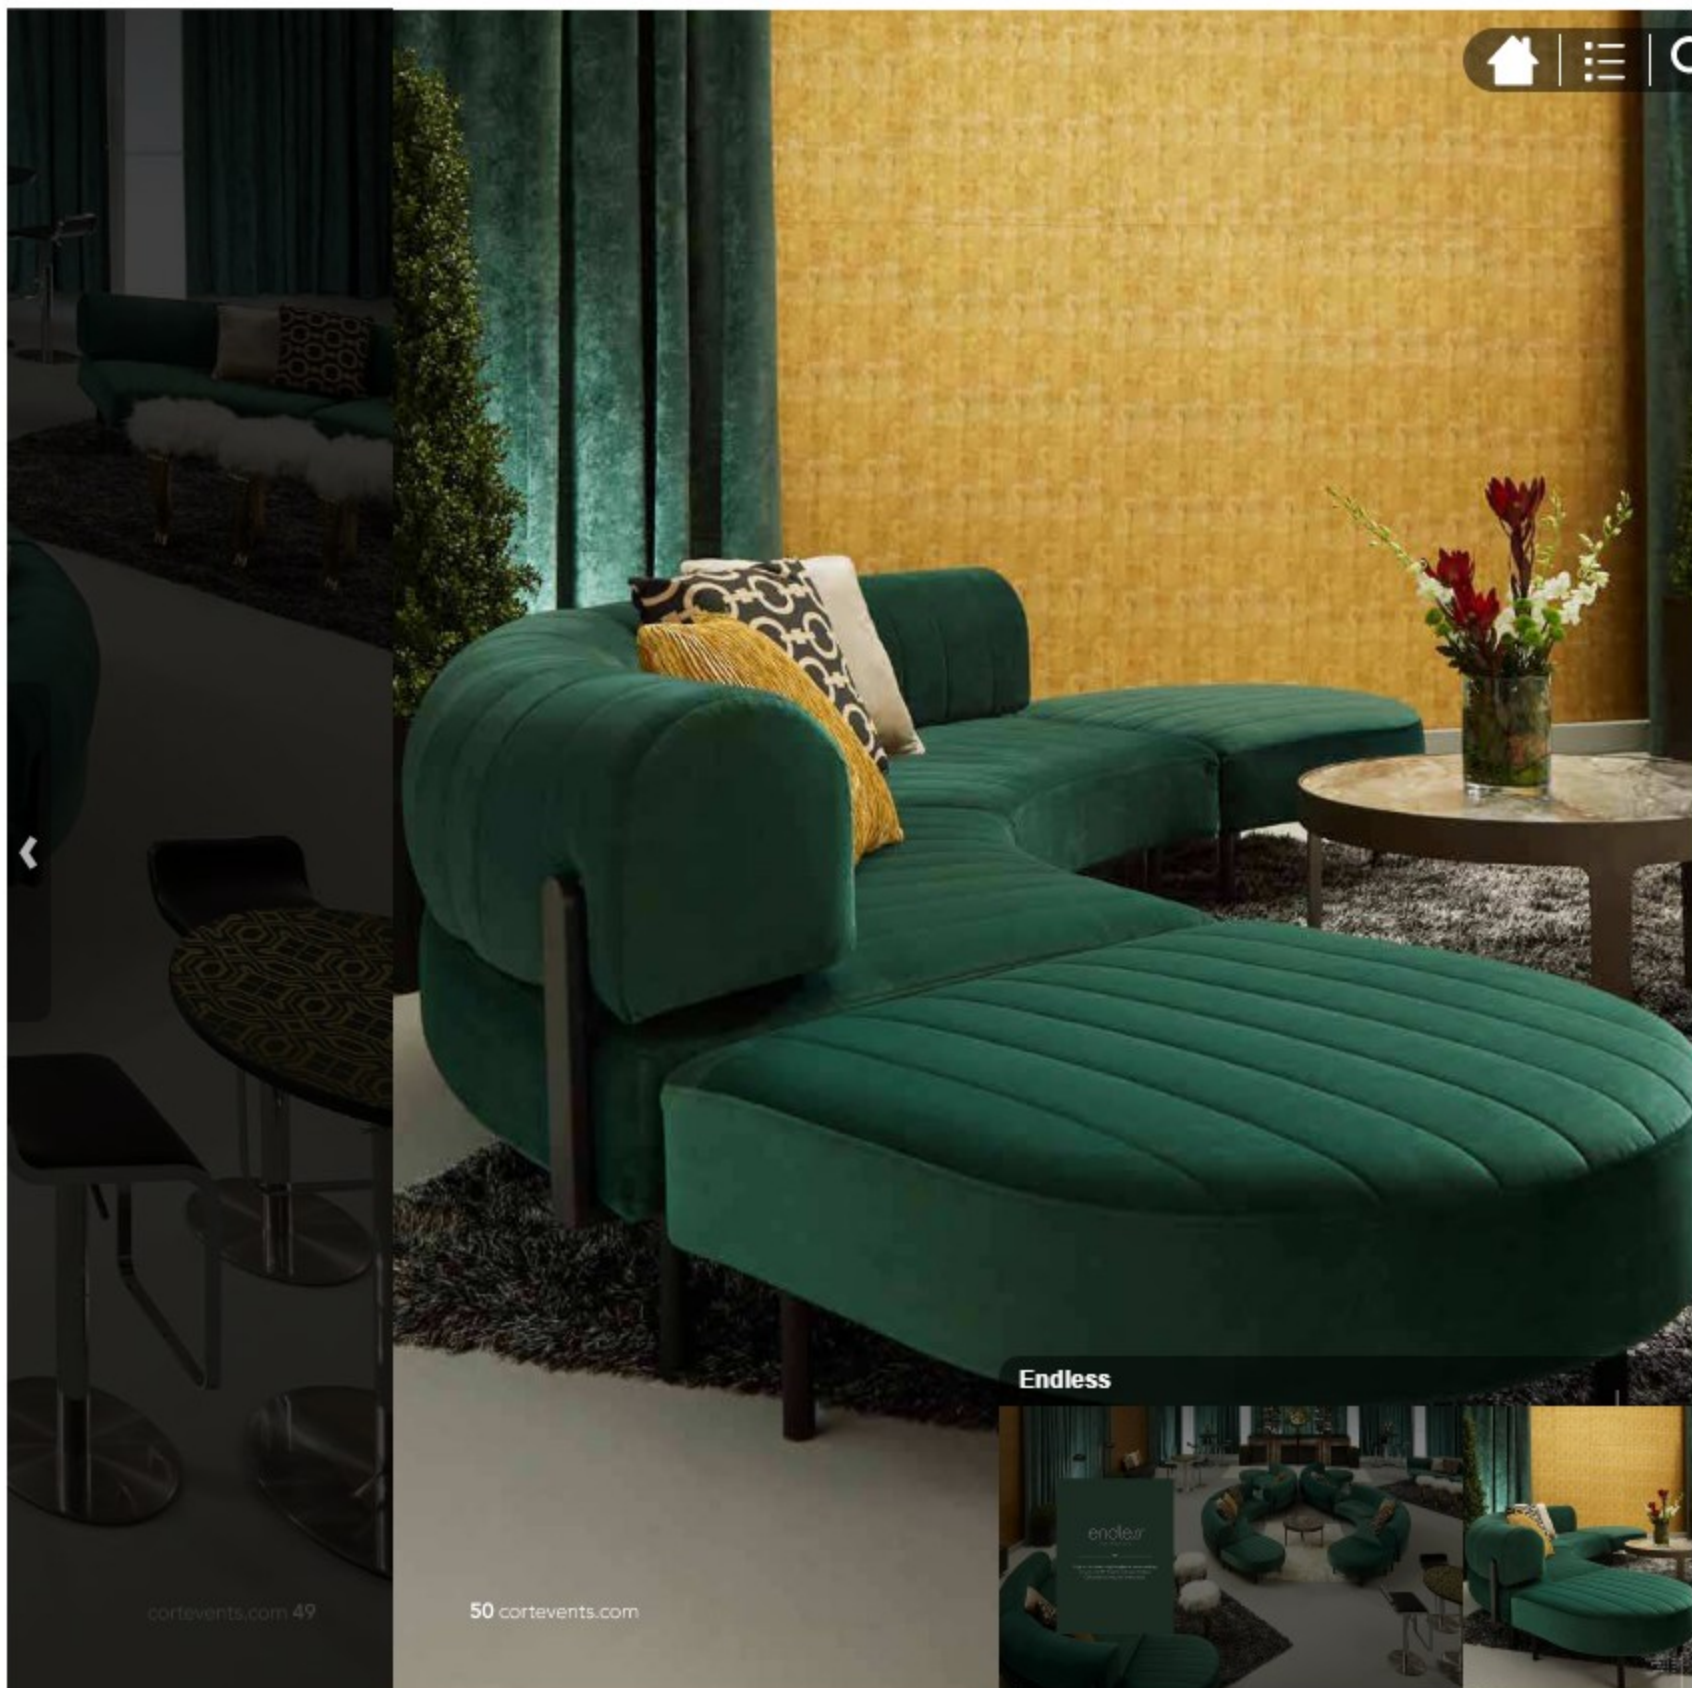

My Space Planner | **2021 Catalog Now Available!** | Renting With CORT

My Account 0

Furniture & Décor ▾ Ideas & Inspiration ▾ Planning Tools ▾ Contact Us

Search Furniture...

Home > Style & Design Guide

Endless Green Velvet

This luxurious Art Deco collection boasts channel-stitched emerald velvet and soft curves. Build custom configurations with the "S Curve" and "Comma" shaped sectionals for uniquely sophisticated seating. The possibilities are truly Endless. Visit cortevents.com for additional options.