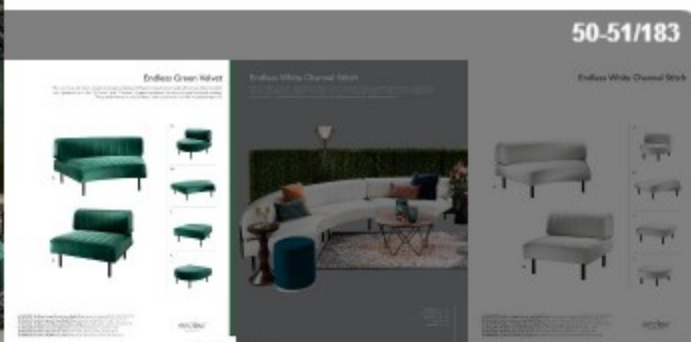

Endless

endless
collection

cortevents.com 51