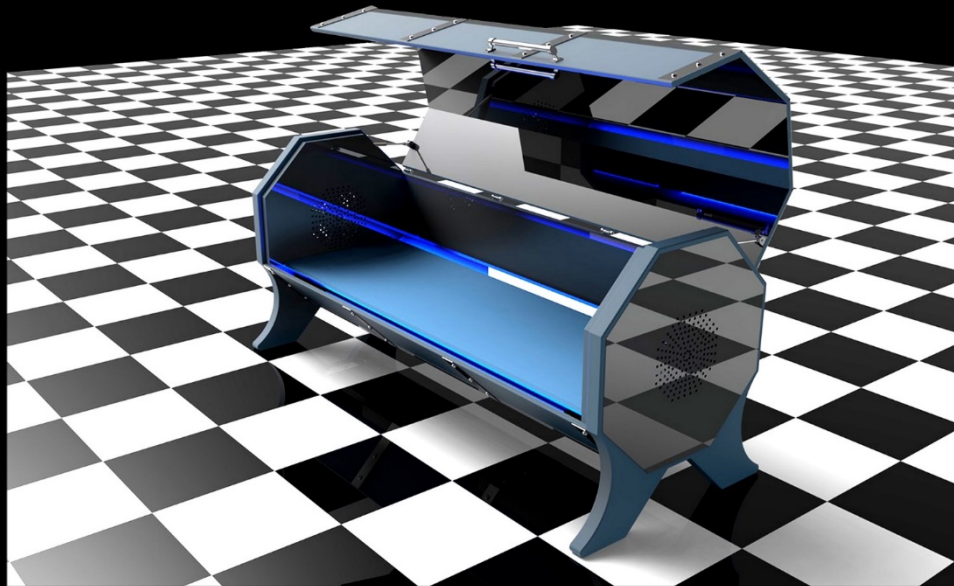

Med Bed technology is no longer a dream!
Blu Room Enterprises, LLC introduces

BLU Pod™

BLU Pod™ Specifications:

- The octagon is 32 inches across the inside mirror steel walls (1/4 of the Blu Room size). The length is 86 inches.
- Same UVB lamps as in the Blu Room, located under the couch. Indirect illumination is diffused through reflection.
- Blue LEDs are along the length of the interior. Direct illumination on the couch.
- Music system and audio tone player (111 or 432Hz).
- Small ventilation fans inside along with the openings at each end (head and feet).
- Similar exterior controls as standard Blu Room unit: 3,6, 9 minutes UVB, 20-minute session timer.