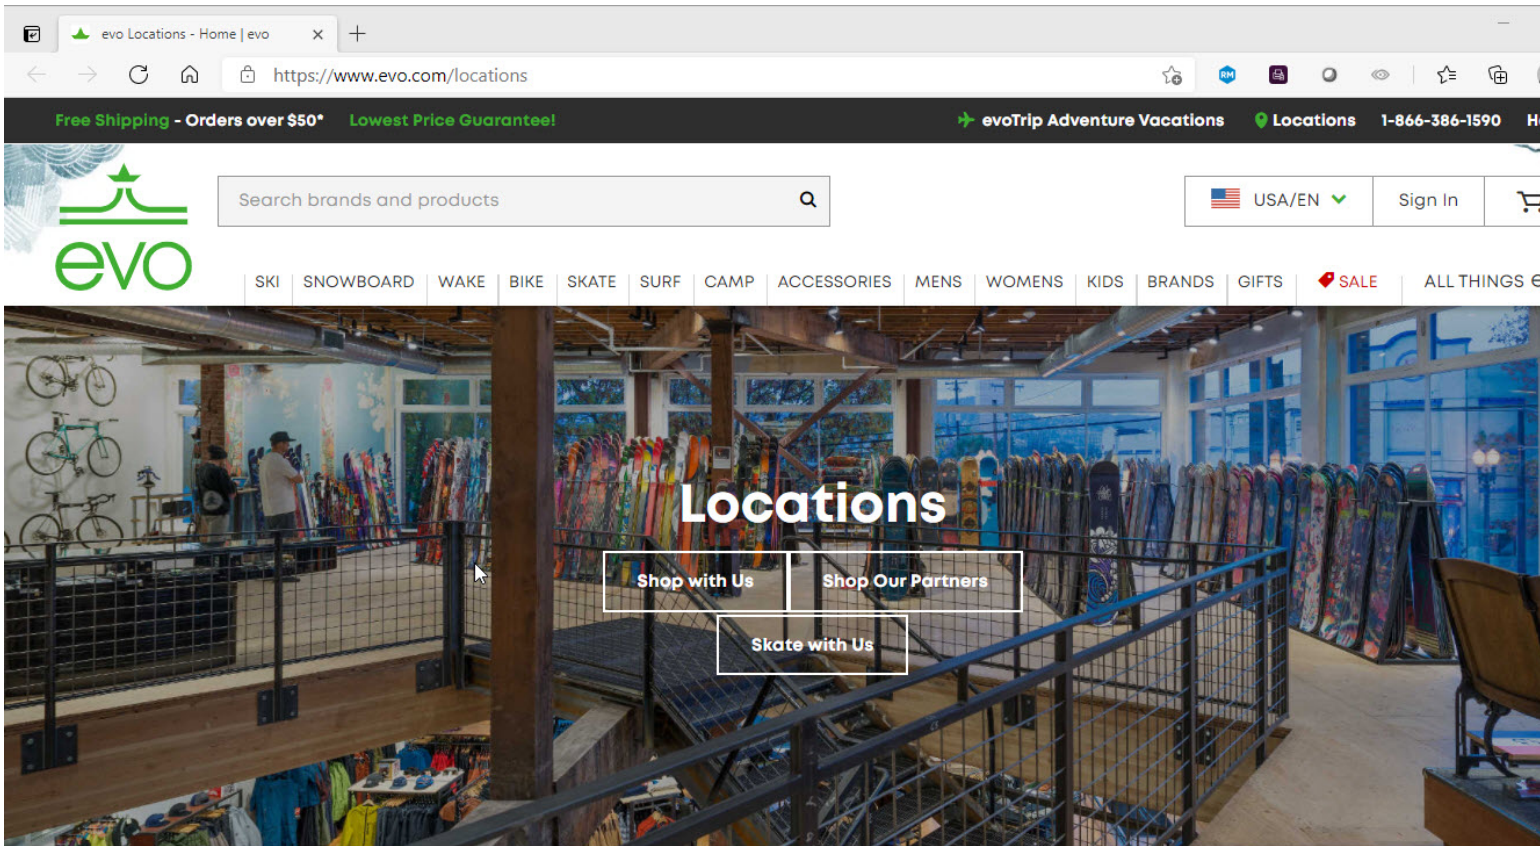

Stores

evo stores offer sales, repairs, maintenance and free shipping to US stores for ski, snowboard, bike, skate, wake and surf products. More importantly, they serve as a gathering place to celebrate the culture and community surrounding these activities.