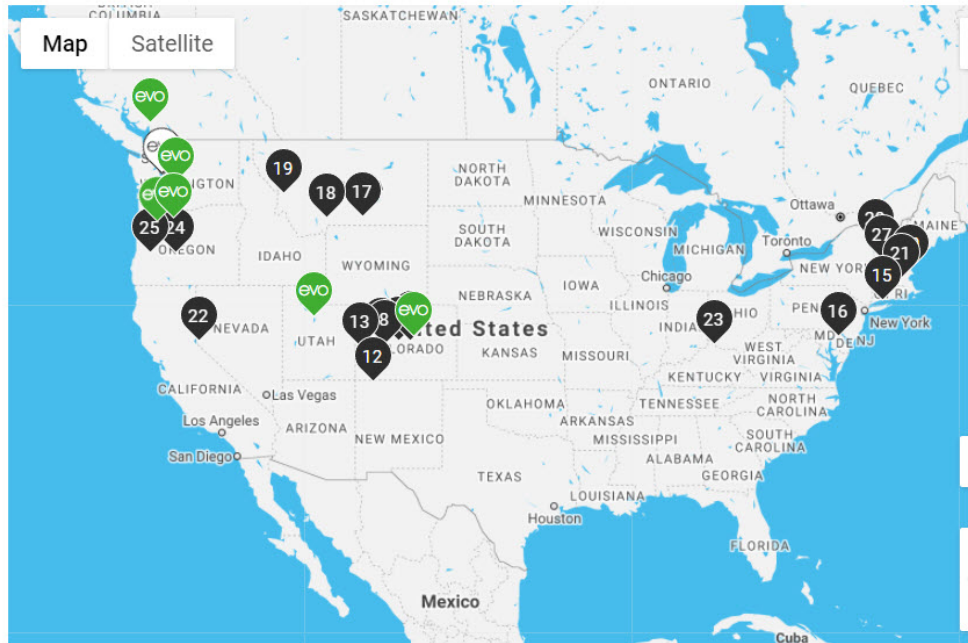

evo & La Familia Partner Locations

What is La Familia? La Familia is a network of retailers, destinations and friends around the world that we are proud to work with and recommend to our customers. In the US, evo has partnered with the best independent specialty retailers providing the ability for you to buy online at evo.com, and pick up in person, locally. In addition, we are proud to partner with an extended La Familia network including international retailers, destination partners, and others we think you'd like as much as we do. [More info](#)

To find an evo or La Familia location near you, check the list and map below.

- **Seattle, WA**
EVO SEATTLE
3500 Stone Way N
FLAGSHIP
- **Portland, OR**
EVO PORTLAND
200 SE MLK Jr Blvd
FLAGSHIP

- **Seattle, WA**
EVO SEATTLE
3500 Stone Way N
FLAGSHIP
- **Portland, OR**
EVO PORTLAND
200 SE MLK Jr Blvd
FLAGSHIP
- **Denver, CO**
EVO DENVER
860 Broadway
FLAGSHIP
- **Whistler, BC**
EVO WHISTLER
Whistler / Blackcomb
FLAGSHIP
- **Salt Lake City, UT**

Basalt Bike and Ski
731 E. Valley Rd.
Basalt, CO 81621

RMU Tavern
114 South Main St
Breckenridge, CO 80424

Basalt Bike and Ski
571 Hwy 133
Carbondale, CO 81623

Evergreen Mountain Sports
10875 US Highway 285
Ste. D101
Conifer, CO 80433